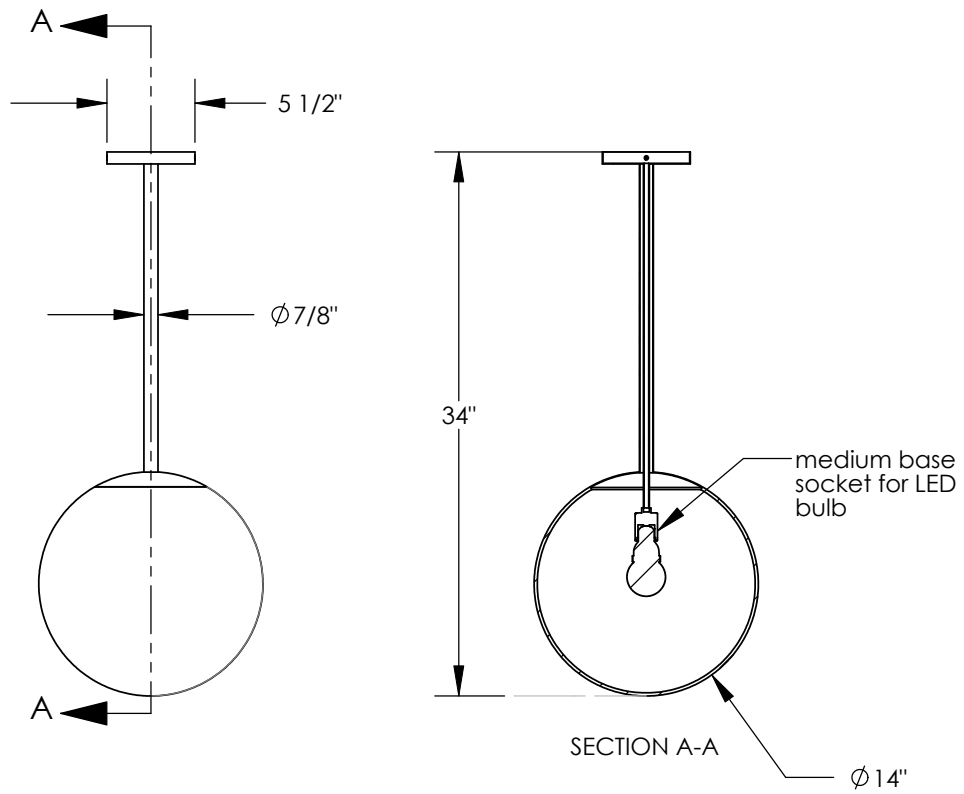

TOP BRASS LIGHTING

Top Brass C1238
Apr 11, 2018
kirk.laughton@topbrasslighting.com