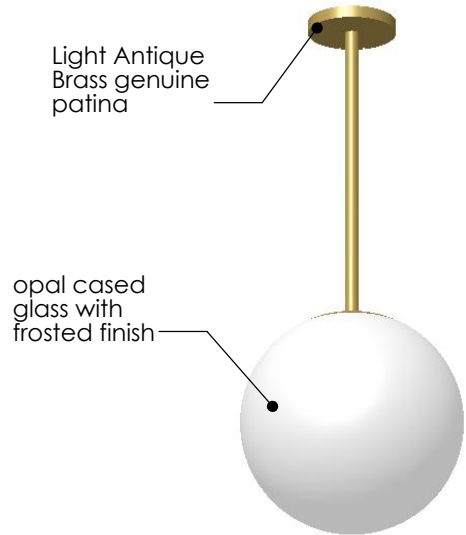

TOP BRASS LIGHTING

Top Brass C1238
Apr 11, 2018
kirk.laughton@topbrasslighting.com