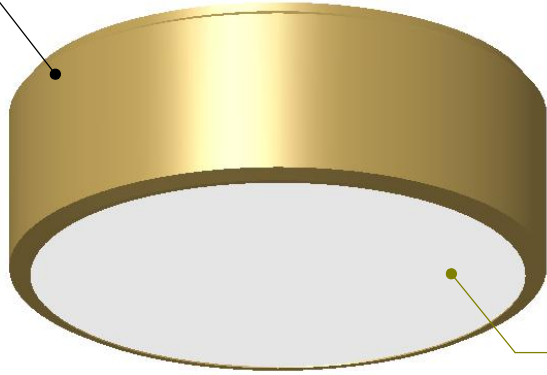

TOP BRASS LIGHTING

Medium Antique
Brass, genuine
patina

opal
acrylic

2 x medium base
socket

5"

SECTION A-A

Ø 14"

suggested LED bulbs (by others)
TCP# LED10A19DOD27K
10w 800L, 2700K Dimmable A19,
approved for fully enclosed fixture