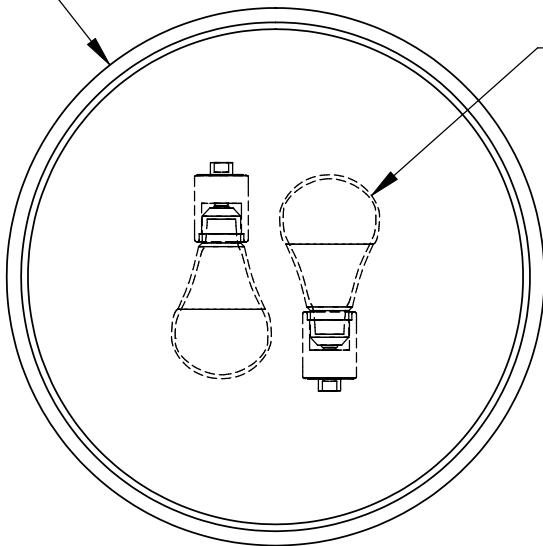

TOP BRASS LIGHTING

Medium Antique
Brass, genuine
patina

opal
acrylic

2 x medium base
socket

5"

SECTION A-A

Ø 14"

suggested LED bulbs (by others)
TCP# LED10A19DOD27K
10w 800L, 2700K Dimmable A19,
approved for fully enclosed fixture