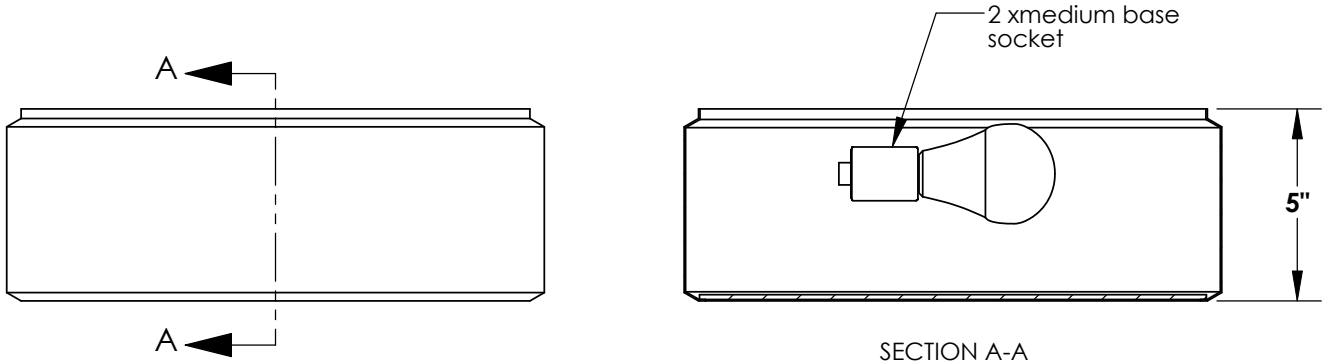

TOP BRASS LIGHTING

Medium Antique
Brass, genuine
patina

opal
acrylic

2 x medium base
socket

5"

SECTION A-A

Ø 14"

suggested LED bulbs (by others)
TCP# LED10A19DOD27K
10w 800L, 2700K Dimmable A19,
approved for fully enclosed fixture