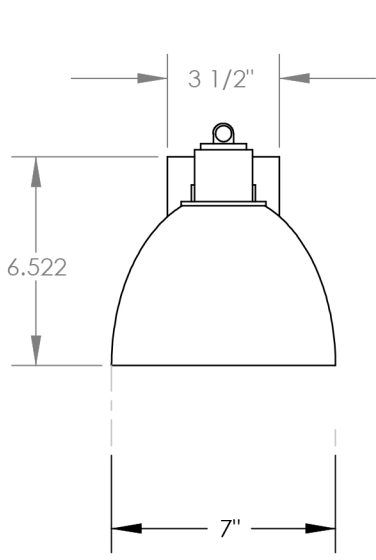

TOP BRASS LIGHTING

Top Brass C1243
Feb 3, 2017
kirk.laughton@topbrasslighting.com