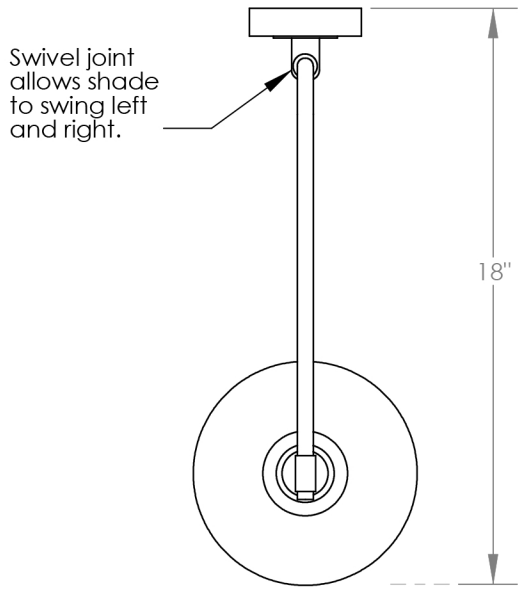

TOP BRASS LIGHTING

Top Brass C1243
Feb 3, 2017
kirk.laughton@topbrasslighting.com