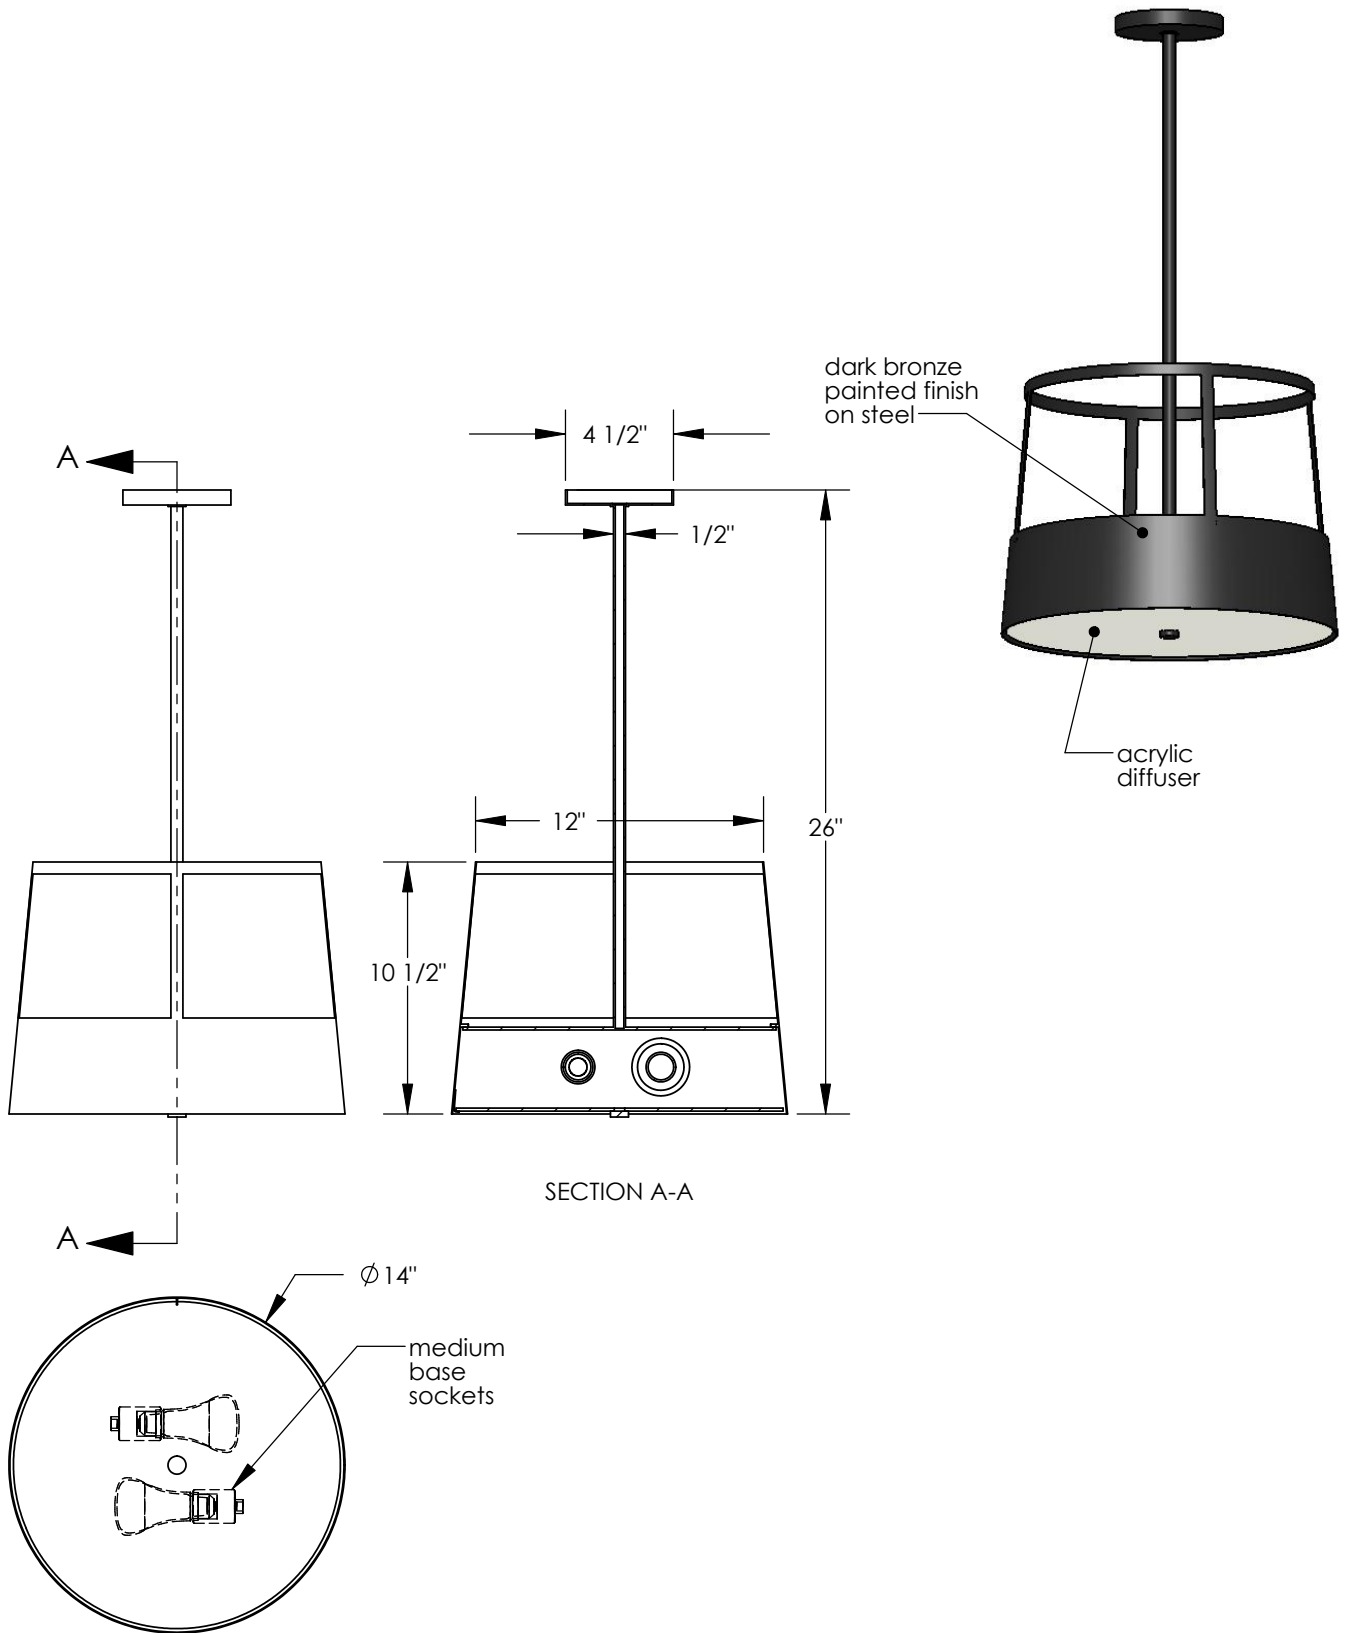

TOP BRASS LIGHTING

Top Brass C1245
Feb 8, 2017
kirk.laughton@topbrasslighting.com