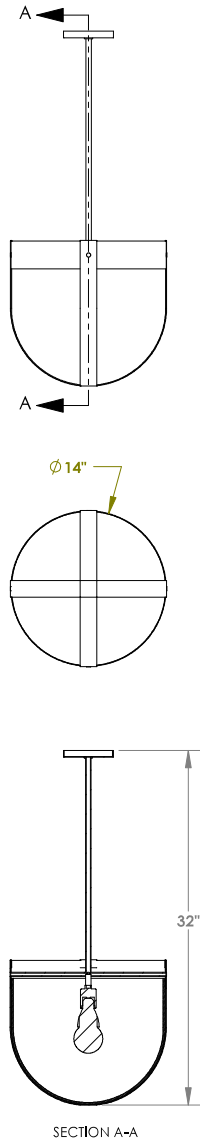

# TOP BRASS LIGHTING

## C1246 PENDANT

Shown in bronze painted finish with opal glass.

14" diameter x 30" overall drop

Medium base socket, UL for  
100w. incandescent or 19w LED bulb.

Top Brass Lighting, 1719 Whitehead Rd, Baltimore, MD 21207  
sales@topbrasslighting.com ph: 410-298-8100