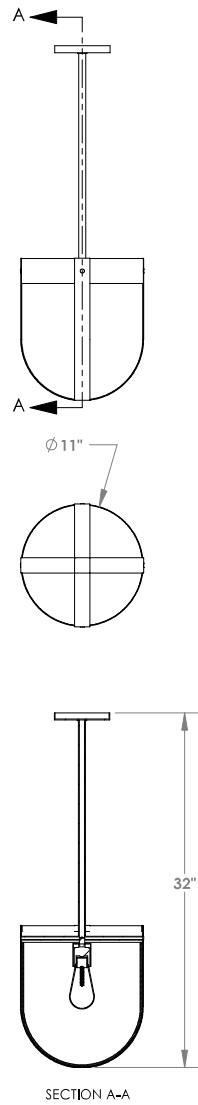

TOP BRASS LIGHTING

C1247 PENDANT

Shown in bronze painted finish with opal glass.
11" diameter x 32" overall drop
Medium base socket, UL for
100w. incandescent or 19w LED bulb.

Top Brass Lighting, 1719 Whitehead Rd, Baltimore, MD 21207
sales@topbrasslighting.com ph: 410-298-8100