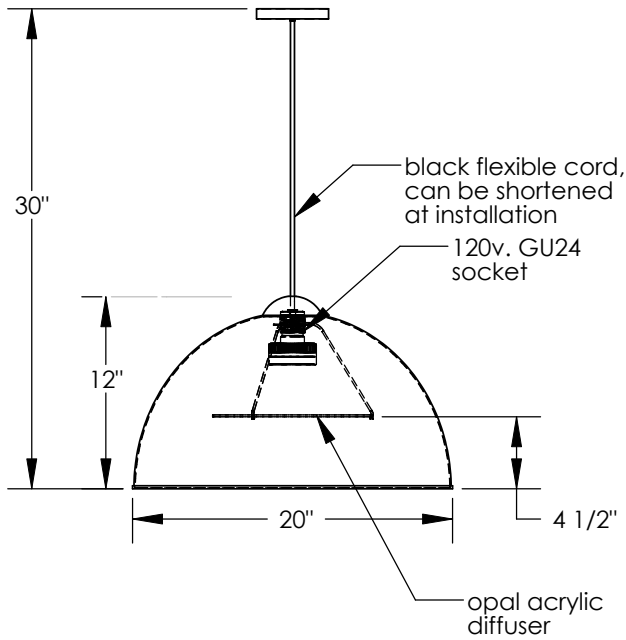

TOP BRASS LIGHTING

LED PUCK bulb:
 9w dimmable 3000k
 25,000 hours, 850L.
 Maxlite # 76902 or equivalent,
 bulb by others