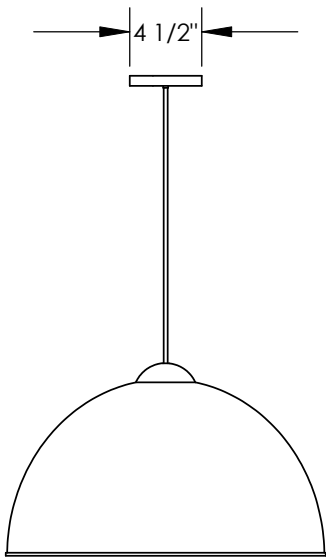

TOP BRASS LIGHTING

LED PUCK bulb:
 9w dimmable 3000k
 25,000 hours, 850L.
 Maxlite # 76902 or equivalent,
 bulb by others