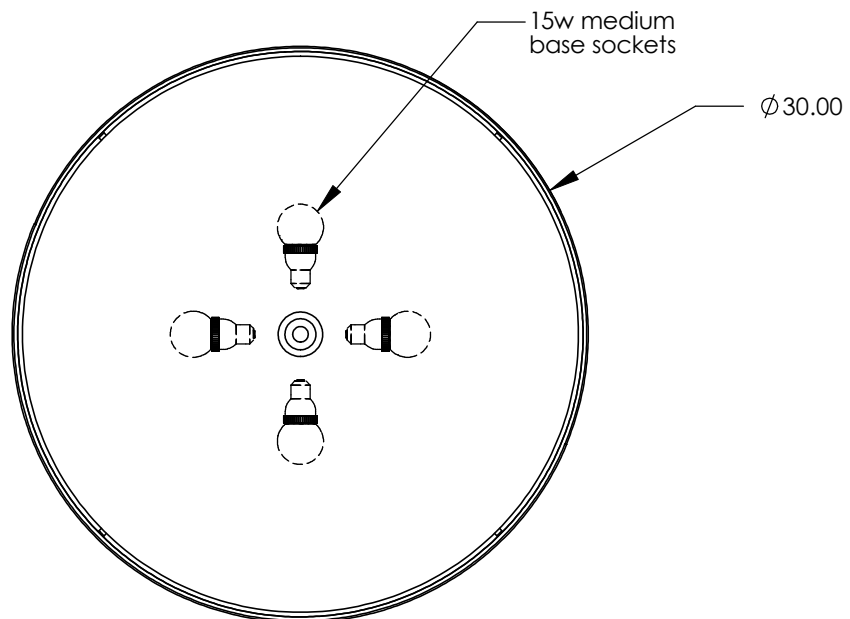

# TOP BRASS LIGHTING

Top Brass C1256  
Mar 25, 2018

by Kirk Laughton 410-298-8100  
Kirk.Laughton@TopBrassLighting.com