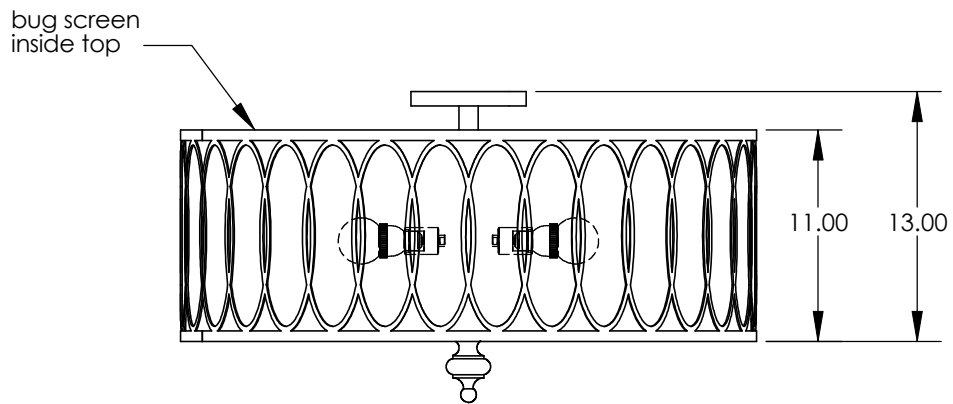

# TOP BRASS LIGHTING

Top Brass C1256  
Mar 25, 2018

by Kirk Laughton 410-298-8100  
Kirk.Laughton@TopBrassLighting.com