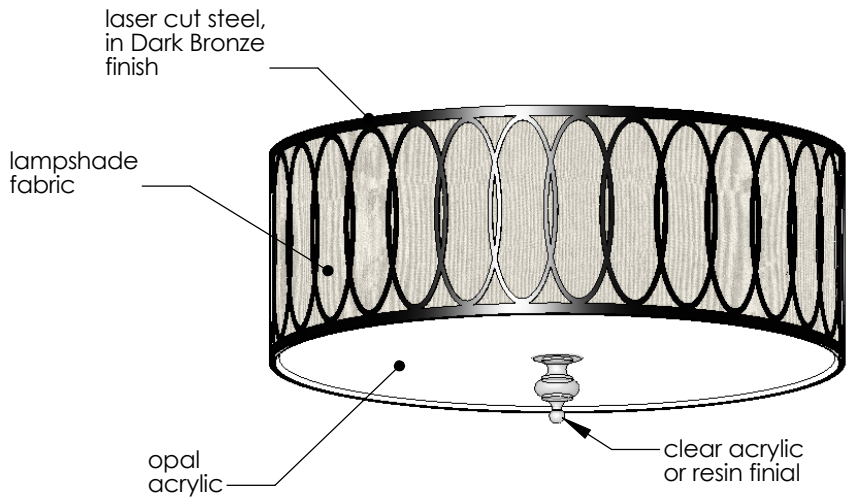

# TOP BRASS LIGHTING

Top Brass C1256  
Mar 25, 2018

by Kirk Laughton 410-298-8100  
Kirk.Laughton@TopBrassLighting.com