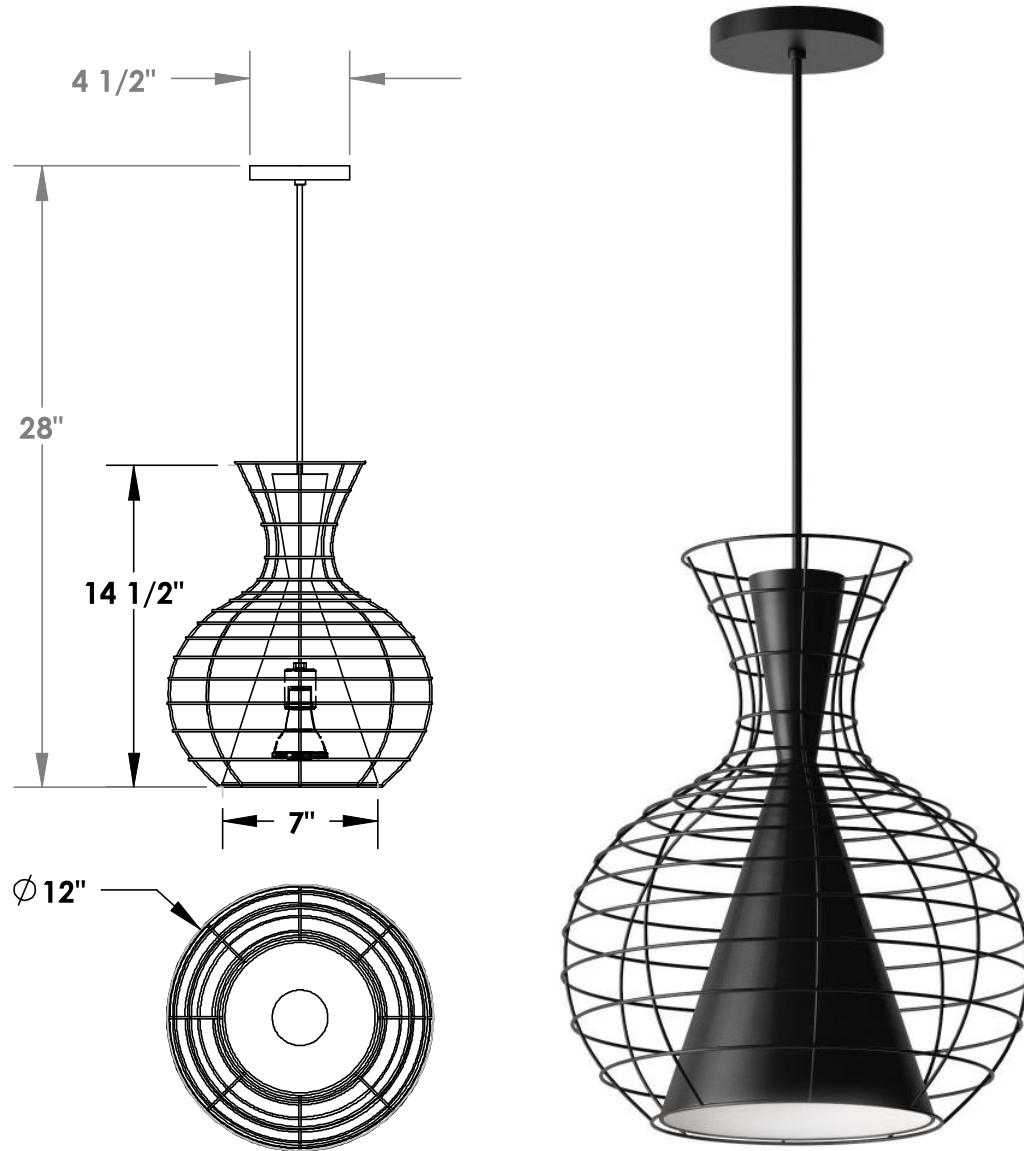

# TOP BRASS LIGHTING

WIREFRAME PENDANT # C1257  
shown in semi-gloss black paint,  
Medium base socket for  
11w Par20 LED bulb.

Top Brass Lighting, 1719 Whitehead Rd, Baltimore, MD 21207  
sales@topbrasslighting.com ph: 410-298-8100