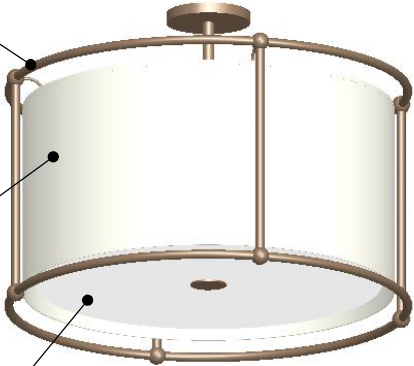

# TOP BRASS LIGHTING

# C1259

MDAB4 painted finish  
(similar to Medium  
Antique Brass)

off-white  
medium  
weight  
linen

opal  
acrylic  
diffuser

4 x medium base  
sockets for 15w LED  
bulbs (by others)

SECTION A-A