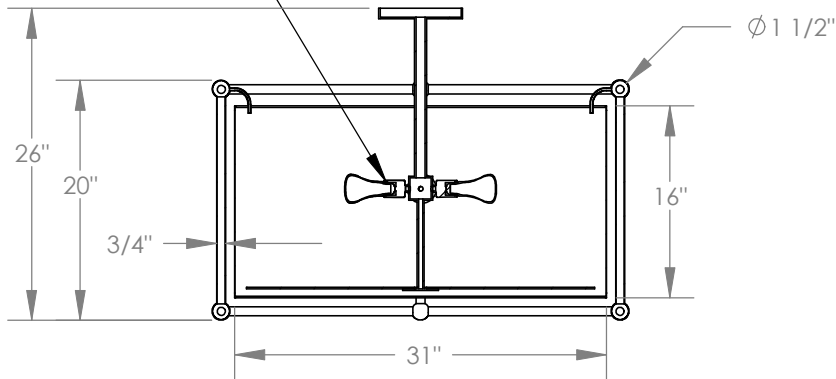

# C1259

MDAB4 painted finish  
(similar to Medium  
Antique Brass)

off-white  
medium  
weight  
linen

opal  
acrylic  
diffuser

4 x medium base  
sockets for 15w LED  
bulbs (by others)

SECTION A-A