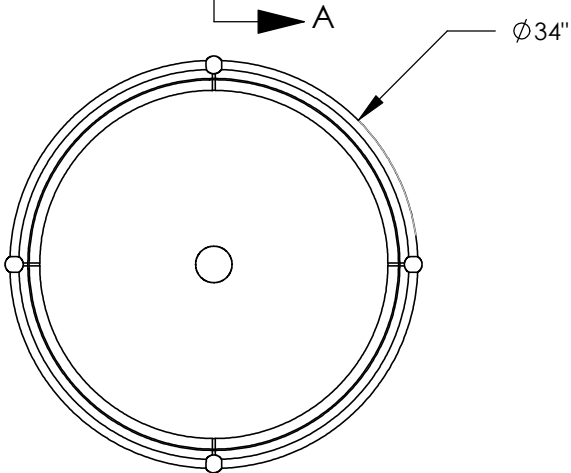

# C1259

MDAB4 painted finish  
(similar to Medium  
Antique Brass)

off-white  
medium  
weight  
linen

opal  
acrylic  
diffuser

4 x medium base  
sockets for 15w LED  
bulbs (by others)

SECTION A-A