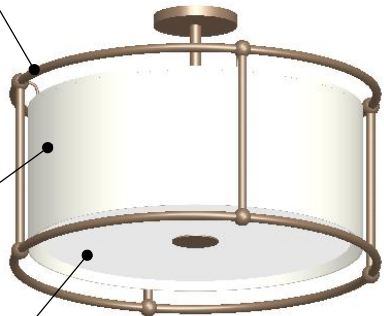

# TOP BRASS LIGHTING

**# C1259.02**

MDAB4 painted finish  
(medium bronze)

off-white  
medium  
weight  
linen

opal  
acrylic  
diffuser

4 x medium base  
sockets for 15w LED  
bulbs (by others)

Top Brass C1259.02  
Aug 16, 2019  
sales@topbrasslighting.com