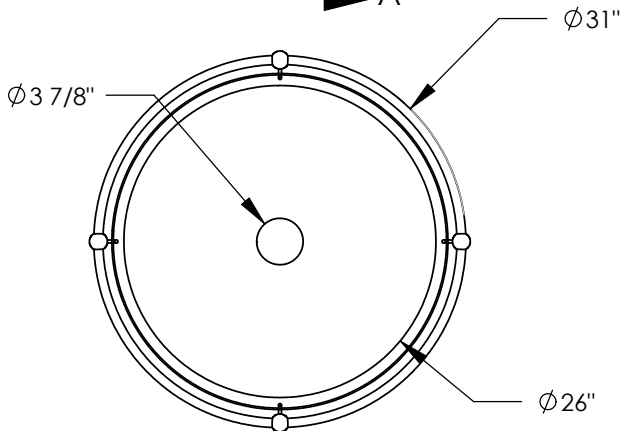

# TOP BRASS LIGHTING

**# C1259.02**

MDAB4 painted finish  
(medium bronze)

off-white  
medium  
weight  
linen

opal  
acrylic  
diffuser

4 x medium base  
sockets for 15w LED  
bulbs (by others)

Top Brass C1259.02  
Aug 16, 2019  
sales@topbrasslighting.com