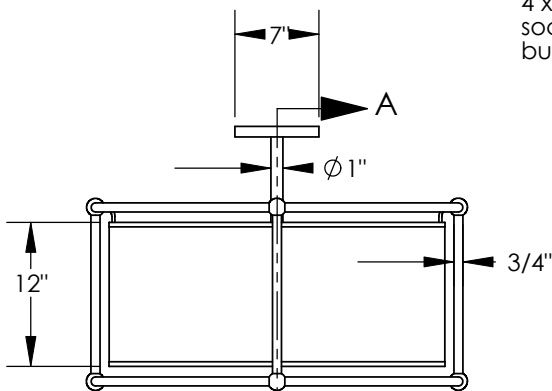

# TOP BRASS LIGHTING

**# C1259.02**

MDAB4 painted finish  
(medium bronze)

off-white  
medium  
weight  
linen

opal  
acrylic  
diffuser

4 x medium base  
sockets for 15w LED  
bulbs (by others)

Top Brass C1259.02  
Aug 16, 2019  
sales@topbrasslighting.com