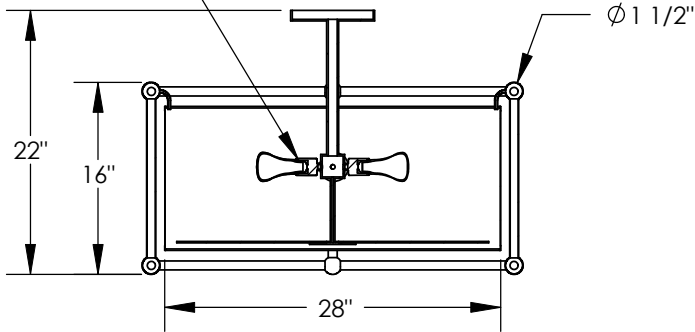

# TOP BRASS LIGHTING

**# C1259.02**

MDAB4 painted finish  
(medium bronze)

off-white  
medium  
weight  
linen

opal  
acrylic  
diffuser

4 x medium base  
sockets for 15w LED  
bulbs (by others)

Top Brass C1259.02  
Aug 16, 2019  
sales@topbrasslighting.com