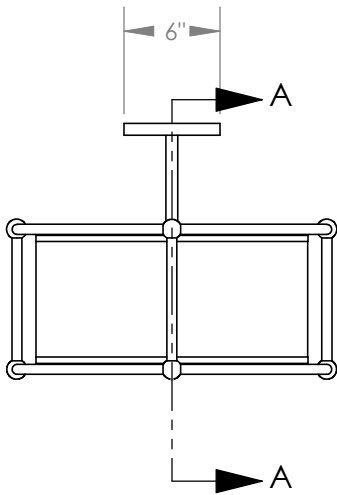

TOP BRASS LIGHTING

3 x medium base sockets
for max 15w LED
bulbs (by others)

SECTION A-A