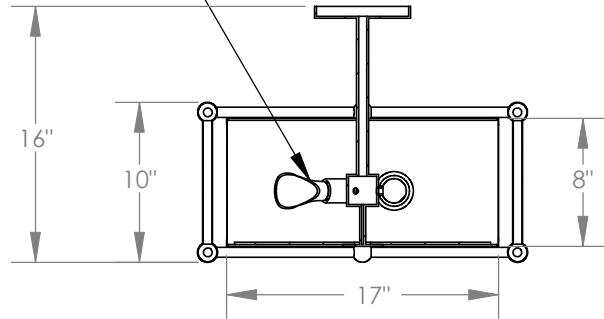

TOP BRASS LIGHTING

3 x medium base sockets
for max 15w LED
bulbs (by others)

SECTION A-A