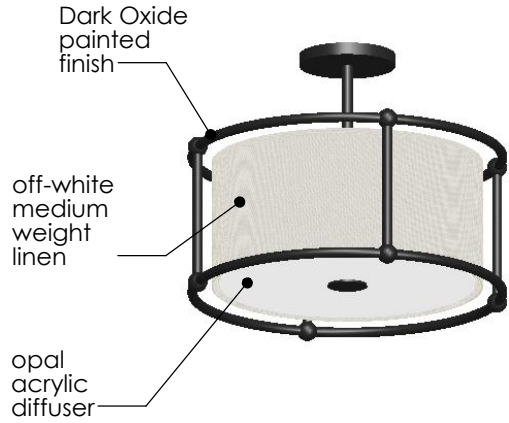

TOP BRASS LIGHTING

3 x medium base sockets
for max 15w LED
bulbs (by others)

SECTION A-A