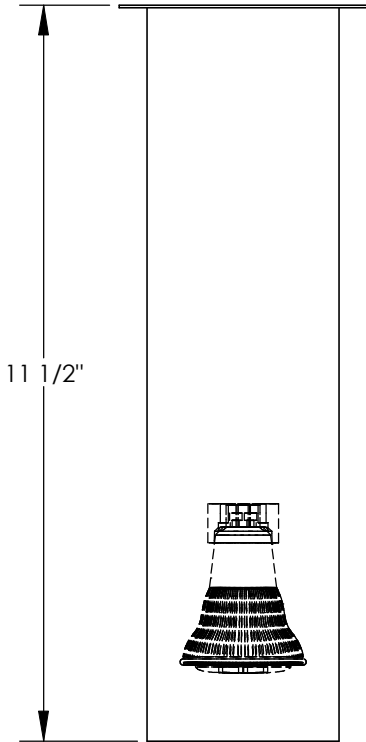

TOP BRASS LIGHTING

Top Brass # C1260
Mar 24, 2017
kirk.laughton@topbrasslighting.com