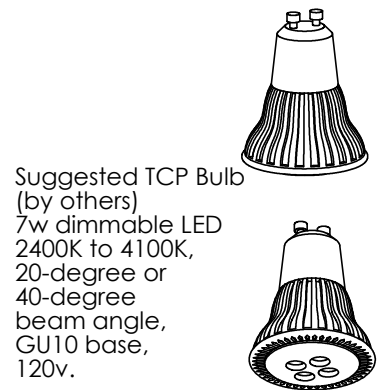

TOP BRASS LIGHTING

Top Brass # C1260
Mar 24, 2017
kirk.laughton@topbrasslighting.com