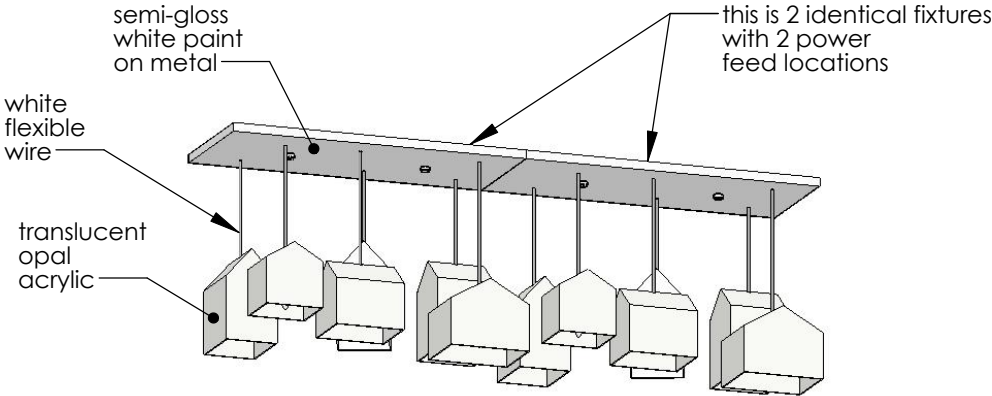

# TOP BRASS LIGHTING

# C1266

2.5w. bulb Satco S9920  
candelabra base, dimmable  
2700K, clear envelope  
(bulbs not included)