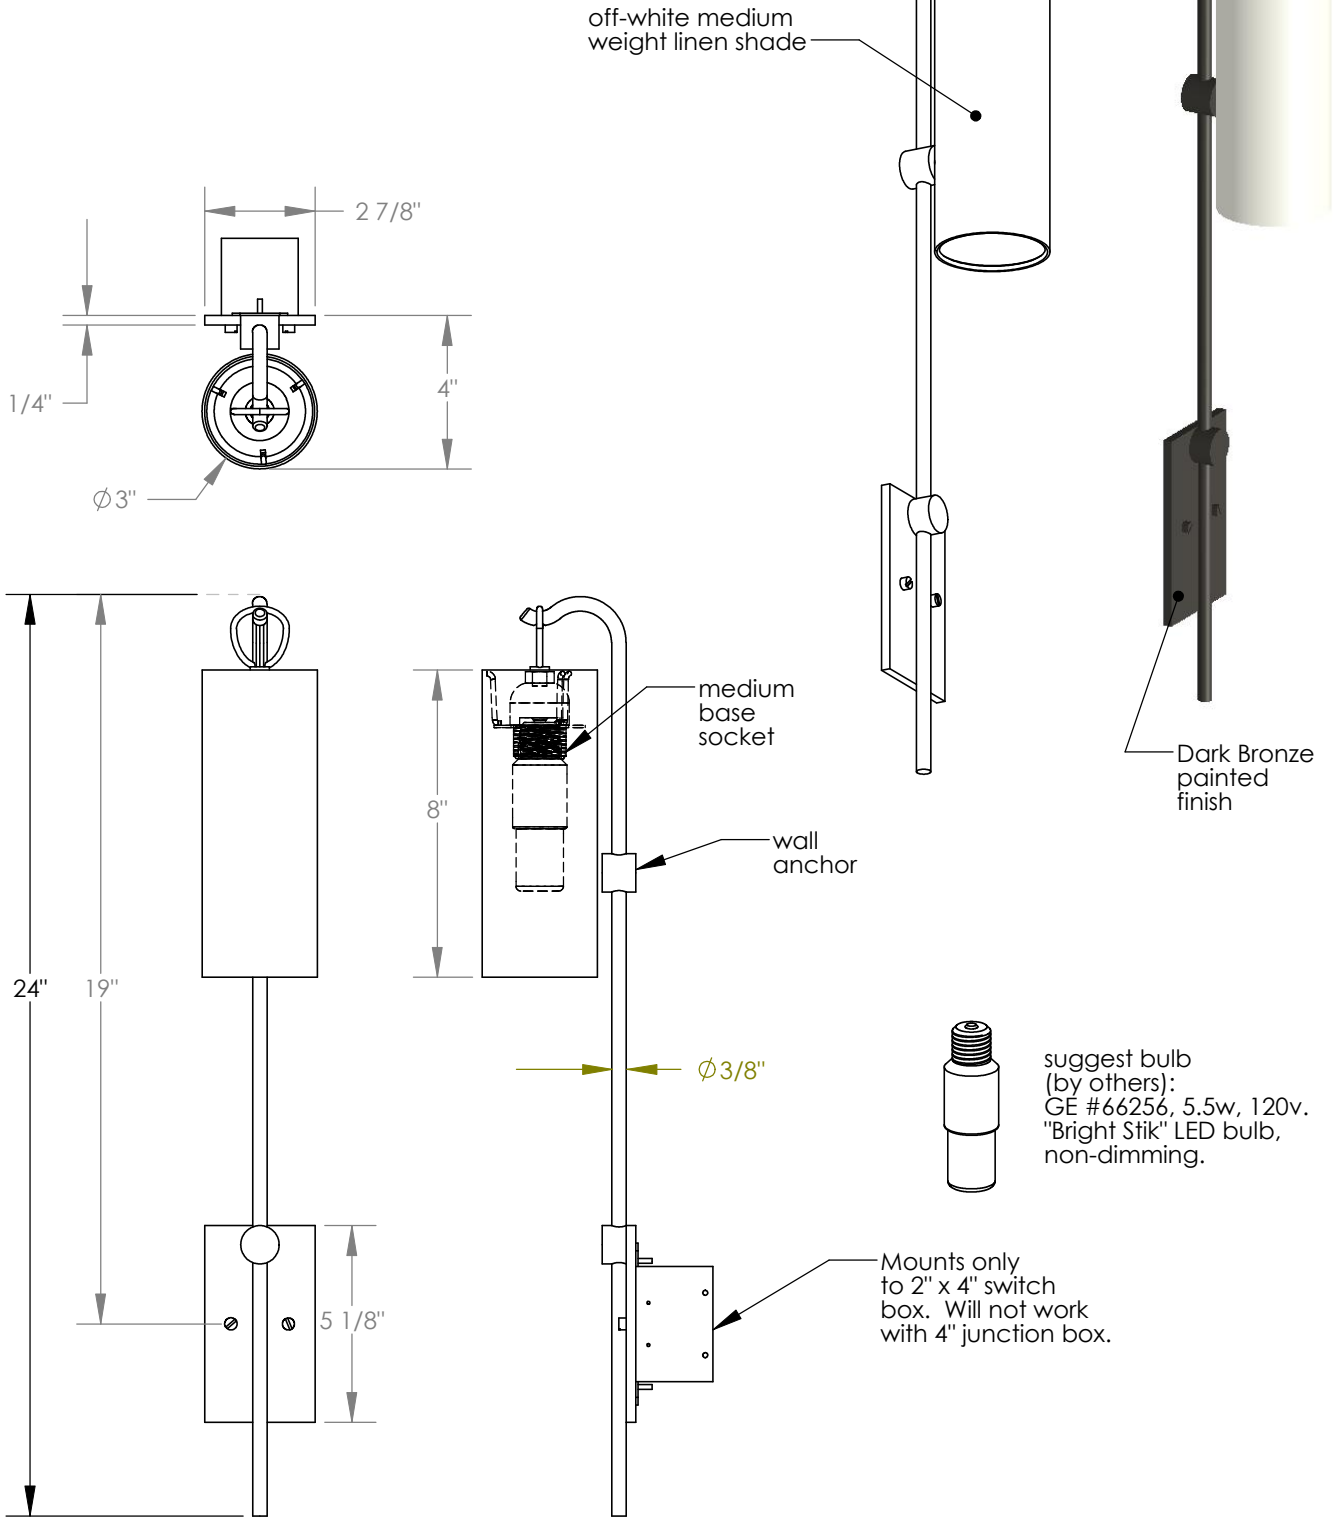

# TOP BRASS LIGHTING

Top Brass # C1272  
 Oct 10, 2017  
 kirk.laughton@topbrasslighting.com