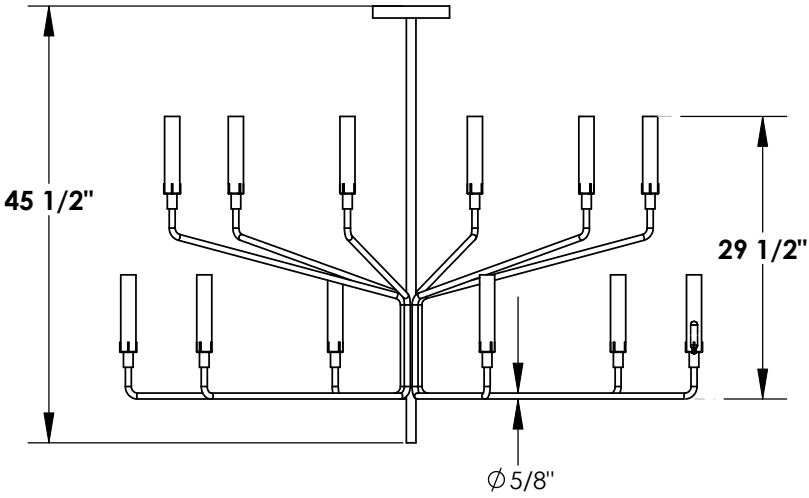

TOP BRASS LIGHTING

suggested bulb (by others):
 Bulbrite LED2T6/27K/FIL/E12-2
 candelabra base
 dimmable
 2.5w, 2700K, 120v.

DETAIL A
SCALE 1 : 10

Top Brass C1293
 Dec 2, 2018
 kirk.laughton@topbrasslighting.com