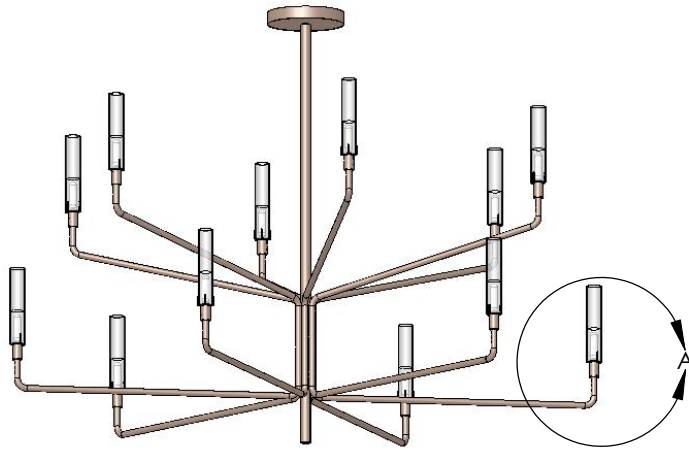

TOP BRASS LIGHTING

suggested bulb (by others):
 Bulbrite LED2T6/27K/FIL/E12-2
 candelabra base
 dimmable
 2.5w, 2700K, 120v.

DETAIL A
SCALE 1 : 10

Top Brass C1293
 Dec 2, 2018
 kirk.laughton@topbrasslighting.com