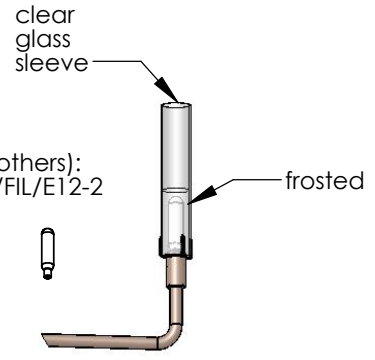

TOP BRASS LIGHTING

suggested bulb (by others):
 Bulbrite LED2T6/27K/FIL/E12-2
 candelabra base
 dimmable
 2.5w, 2700K, 120v.

DETAIL A
SCALE 1 : 10

Top Brass C1293
 Dec 2, 2018
 kirk.laughton@topbrasslighting.com