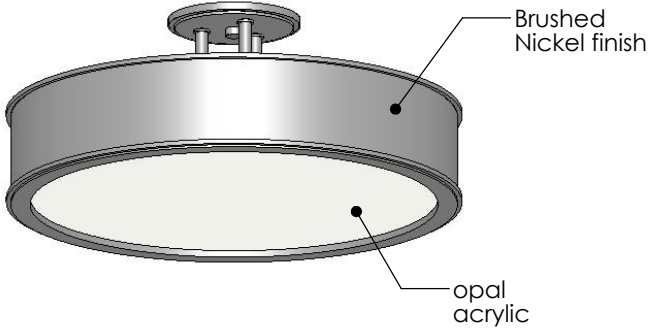

TOP BRASS LIGHTING

Top Brass # C1319

Dec2,2018
kirk.laughton@topbrasslighting.com