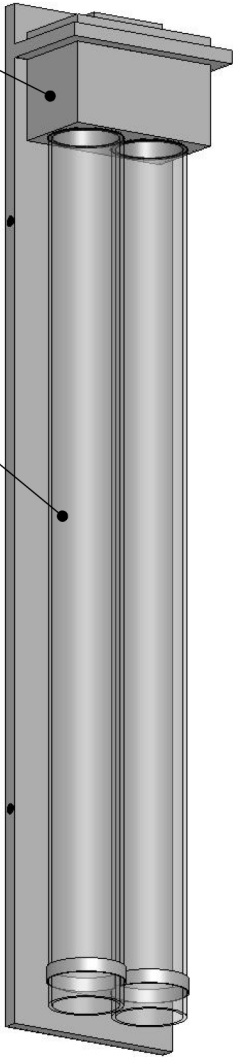

TOP BRASS LIGHTING

Dimmable LED bulbs
up to 6w, 120v.
GU10 base,
focused beam
(bulbs by others).

antique
nickel finish
with semi-gloss
lacquer

frosted
acrylic
tubes

C1335 by Top Brass
Jan 15, 2020
kirk.laughton@topbrasslighting.com