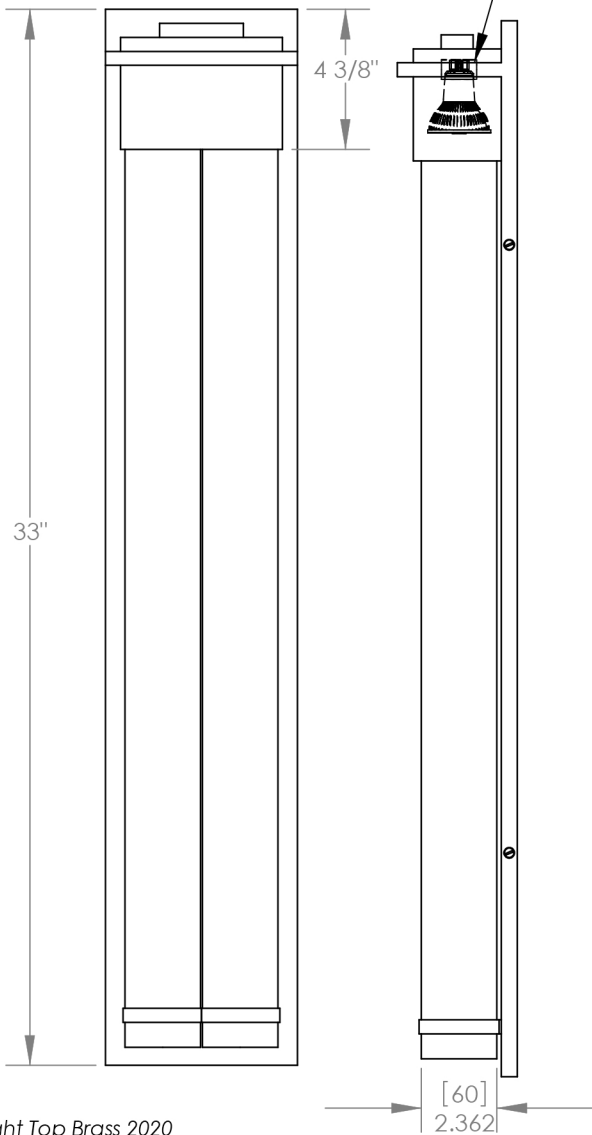

TOP BRASS LIGHTING

Dimmable LED bulbs
up to 6w, 120v.
GU10 base,
focused beam
(bulbs by others).

antique
nickel finish
with semi-gloss
lacquer

frosted
acrylic
tubes

C1335 by Top Brass
Jan 15, 2020
kirk.laughton@topbrasslighting.com