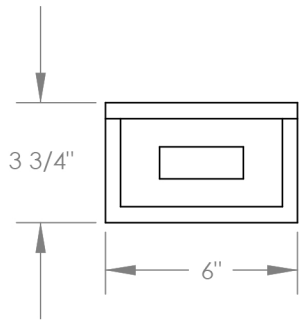

TOP BRASS LIGHTING

Dimmable LED bulbs
up to 6w, 120v.
GU10 base,
focused beam
(bulbs by others).

antique
nickel finish
with semi-gloss
lacquer

frosted
acrylic
tubes

C1335 by Top Brass
Jan 15, 2020
kirk.laughton@topbrasslighting.com