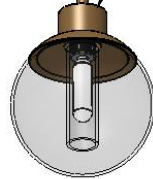

# TOP BRASS LIGHTING

power feed at center-top

144"

Medium Bronze painted finish

8 x mounting buttons

gray fabric-wrapped cords for random overall drop from 12" to 144"

Medium Bronze painted finish on glass holders

32 x candelabra socket with 6" diameter seeded glass globes.

candelabra socket for 2.5w LED bulb, Bulbrite # 776880 2700k, dimmable (by others)

frosted glass sleeve

clear seeded glass  $\phi 6''$

SECTION J-J  
SCALE 1 : 5