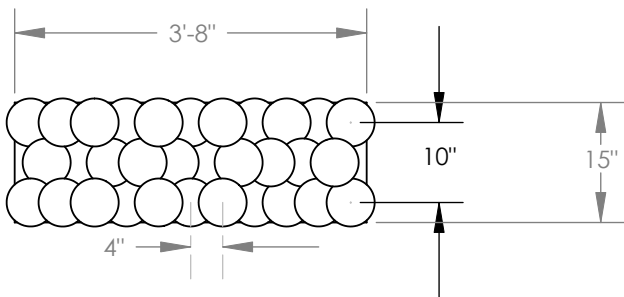

# TOP BRASS LIGHTING

power feed at center-top

144"

Medium Bronze painted finish

8 x mounting buttons

gray fabric-wrapped cords for random overall drop from 12" to 144"

Medium Bronze painted finish on glass holders

32 x candelabra socket with 6" diameter seeded glass globes.

candelabra socket for 2.5w LED bulb, Bulbrite # 776880 2700k, dimmable (by others)

frosted glass sleeve

clear seeded glass  $\phi 6''$

SECTION J-J  
SCALE 1 : 5