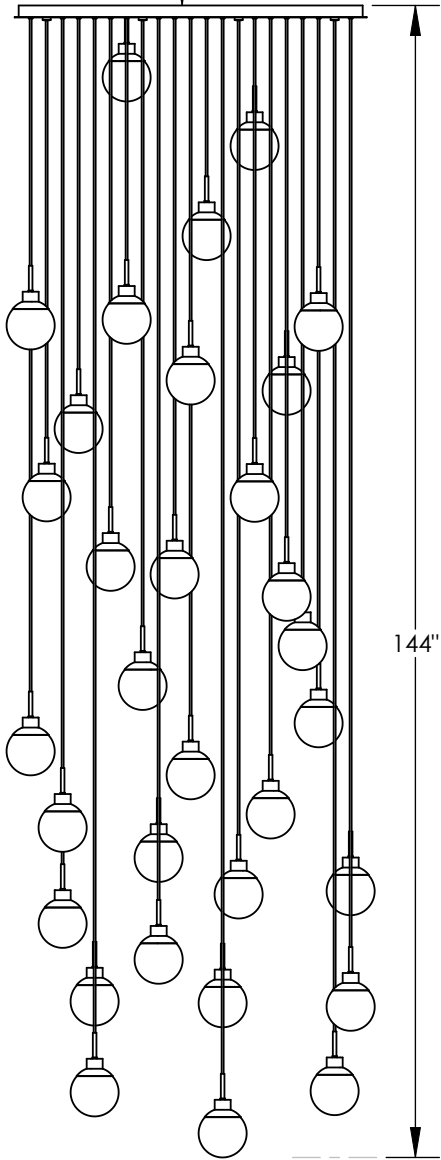

# TOP BRASS LIGHTING

power feed at center-top

144"

Medium Bronze painted finish

8 x mounting buttons

gray fabric-wrapped cords for random overall drop from 12" to 144"

Medium Bronze painted finish on glass holders

32 x candelabra socket with 6" diameter seeded glass globes.

candelabra socket for 2.5w LED bulb, Bulbrite # 776880 2700k, dimmable (by others)

frosted glass sleeve

clear seeded glass  $\phi 6''$

SECTION J-J  
SCALE 1 : 5

Top Brass C1337.06  
Jan 21, 2021