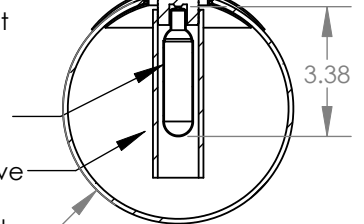

# TOP BRASS LIGHTING

power feed at center-top

144"

Medium Bronze painted finish

8 x mounting buttons

gray fabric-wrapped cords for random overall drop from 12" to 144"

Medium Bronze painted finish on glass holders

32 x candelabra socket with 6" diameter seeded glass globes.

candelabra socket for 2.5w LED bulb, Bulbrite # 776880 2700k, dimmable (by others)

frosted glass sleeve

clear seeded glass  $\phi 6''$

SECTION J-J  
SCALE 1 : 5