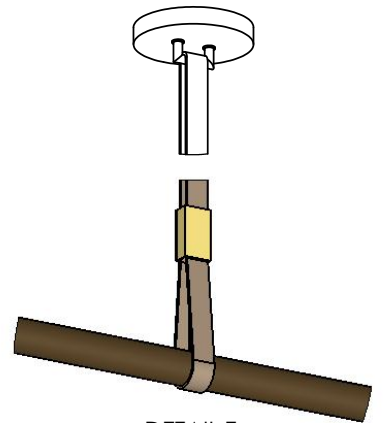

TOP BRASS LIGHTING

DETAIL P
SCALE 1 : 8

DETAIL T
SCALE 1 : 8

power feed
in 2 locations

3/8" metal tube
for the wires, in
dark oil rubbed
bronze finish