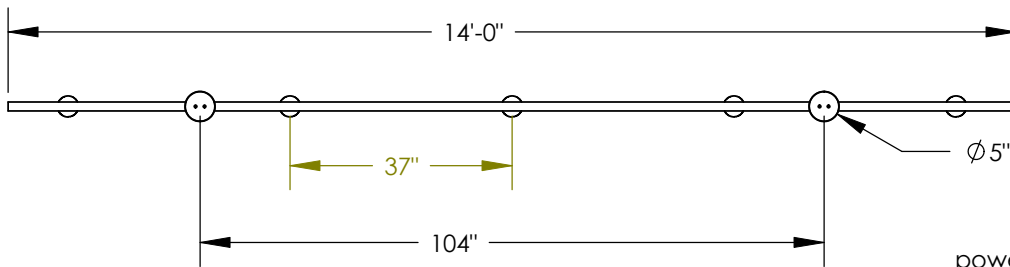

TOP BRASS LIGHTING

DETAIL P
SCALE 1 : 8

DETAIL T
SCALE 1 : 8

power feed
in 2 locations

3/8" metal tube
for the wires, in
dark oil rubbed
bronze finish