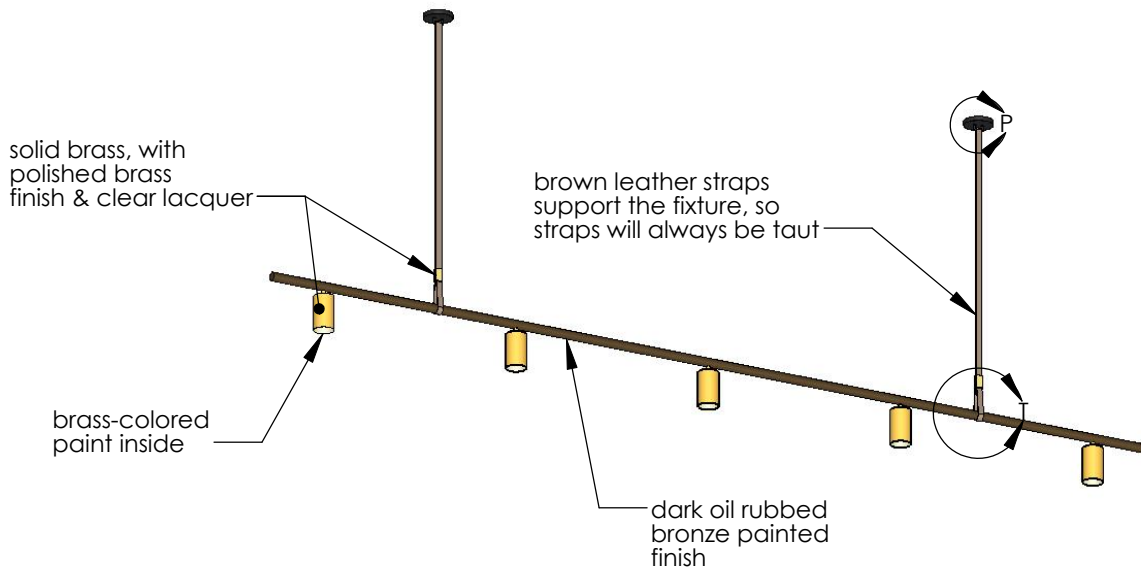

TOP BRASS LIGHTING

DETAIL P
SCALE 1 : 8

DETAIL T
SCALE 1 : 8

power feed
in 2 locations

3/8" metal tube
for the wires, in
dark oil rubbed
bronze finish