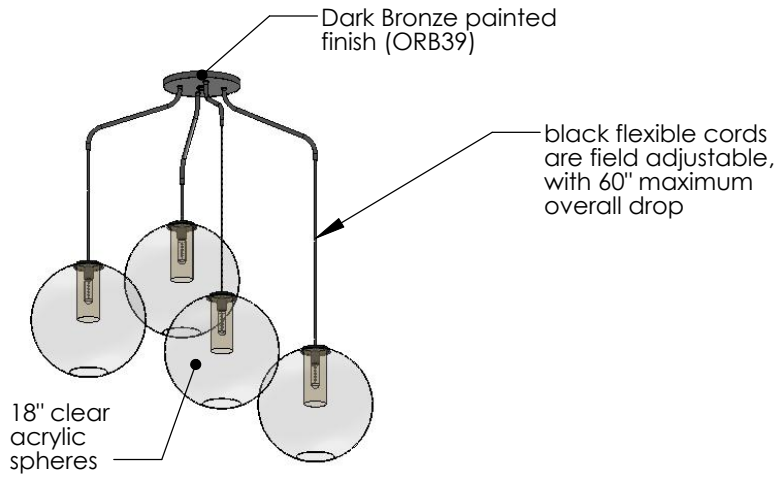

TOP BRASS LIGHTING

C1343 Top Brass
 Aug7, 2018
 kirk.laughton@topbrasslighting.com