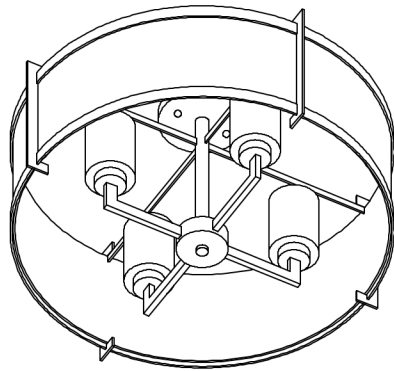

# TOP BRASS LIGHTING

 GU24 bulb (by others):  
 consider using  
 Satco # S29841,  
 9.8w, 3500K, 800 Lumens  
 dimmable