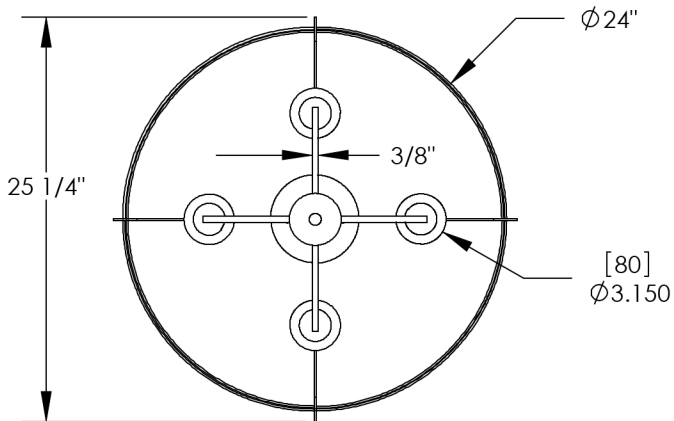

# TOP BRASS LIGHTING

 GU24 bulb (by others):  
 consider using  
 Satco # S29841,  
 9.8w, 3500K, 800 Lumens  
 dimmable