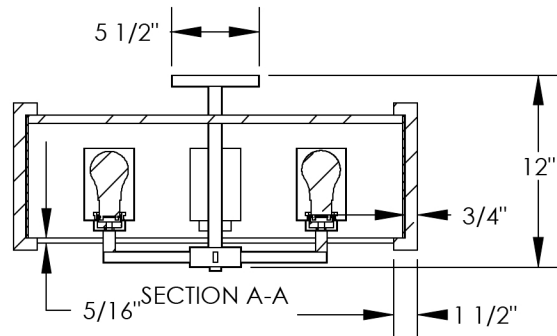

# TOP BRASS LIGHTING

 GU24 bulb (by others):  
 consider using  
 Satco # S29841,  
 9.8w, 3500K, 800 Lumens  
 dimmable