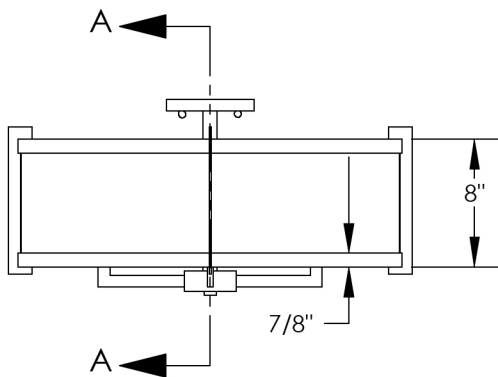

# TOP BRASS LIGHTING

 GU24 bulb (by others):  
 consider using  
 Satco # S29841,  
 9.8w, 3500K, 800 Lumens  
 dimmable