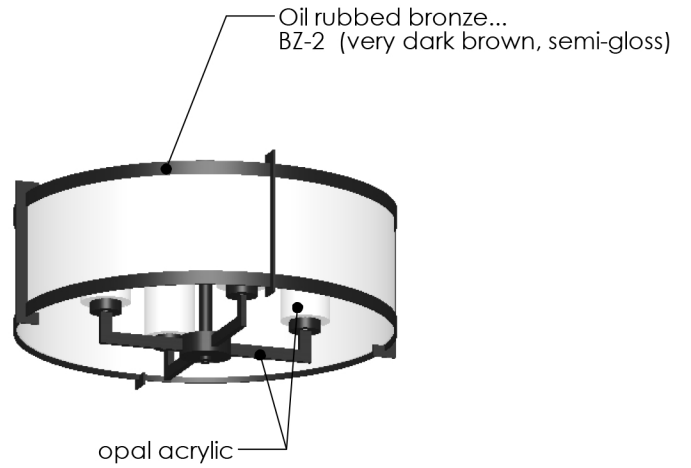

# TOP BRASS LIGHTING

 GU24 bulb (by others):  
 consider using  
 Satco # S29841,  
 9.8w, 3500K, 800 Lumens  
 dimmable