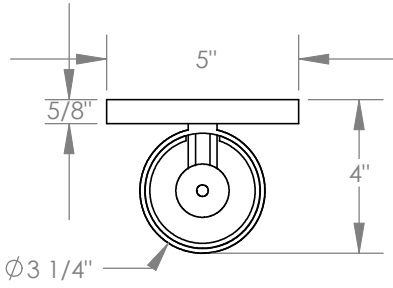

# TOP BRASS LIGHTING

Dark Bronze painted finish (DKBZ)

Top Brass C1348  
Nov 12, 2019  
kirk.laughton@topbrasslighting.com