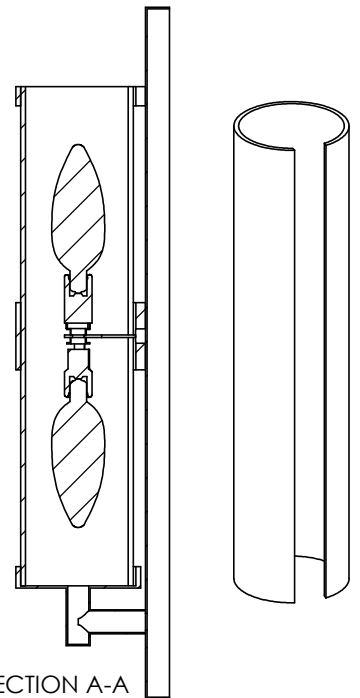

# TOP BRASS LIGHTING

Dark Bronze painted finish (DKBZ)

Top Brass C1348  
Nov 12, 2019  
kirk.laughton@topbrasslighting.com