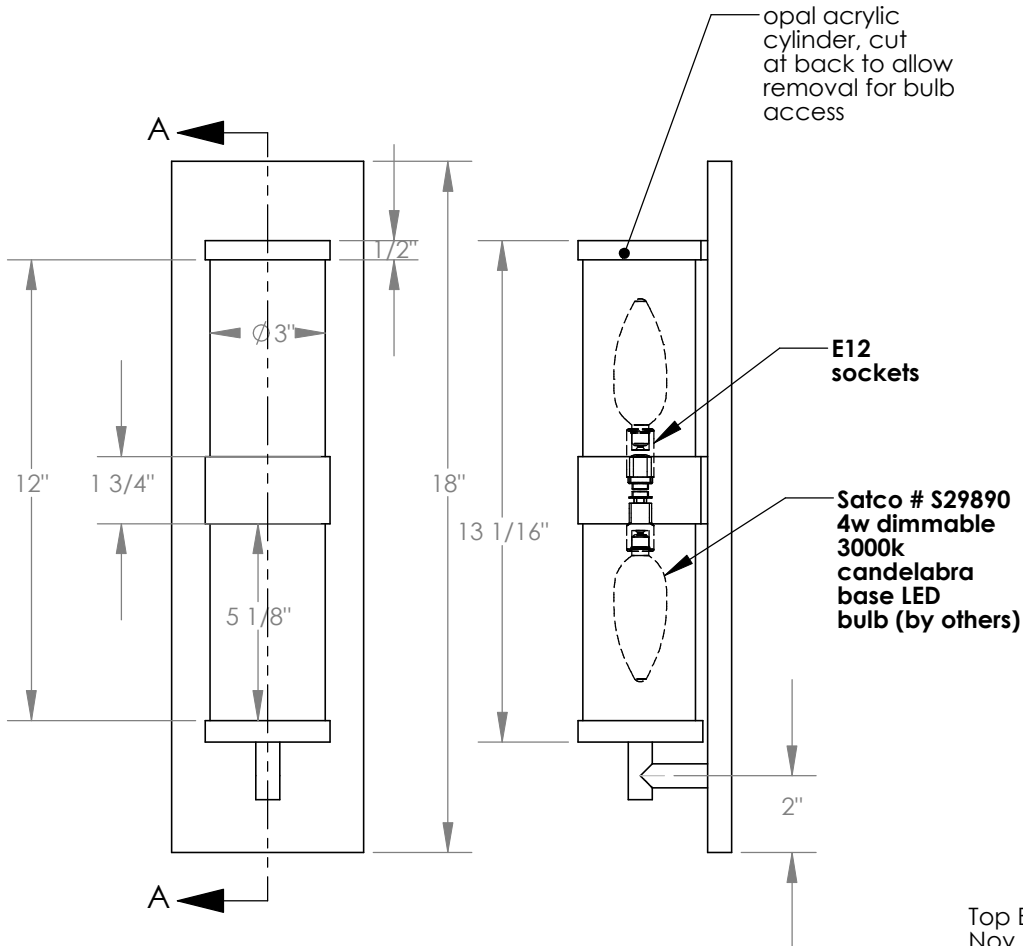

# TOP BRASS LIGHTING

Dark Bronze painted finish (DKBZ)

Top Brass C1348  
Nov 12, 2019  
kirk.laughton@topbrasslighting.com