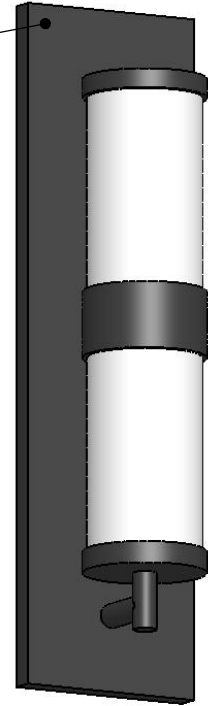

# TOP BRASS LIGHTING

Dark Bronze painted finish (DKBZ)

Top Brass C1348  
Nov 12, 2019  
kirk.laughton@topbrasslighting.com