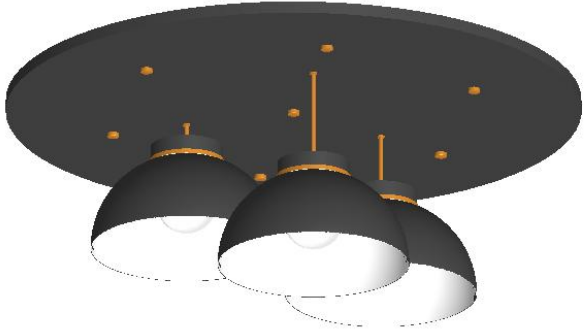

TOP BRASS LIGHTING

C1352 Top Brass
July 3, 2018
kirk.laughton@topbrasslighting.com