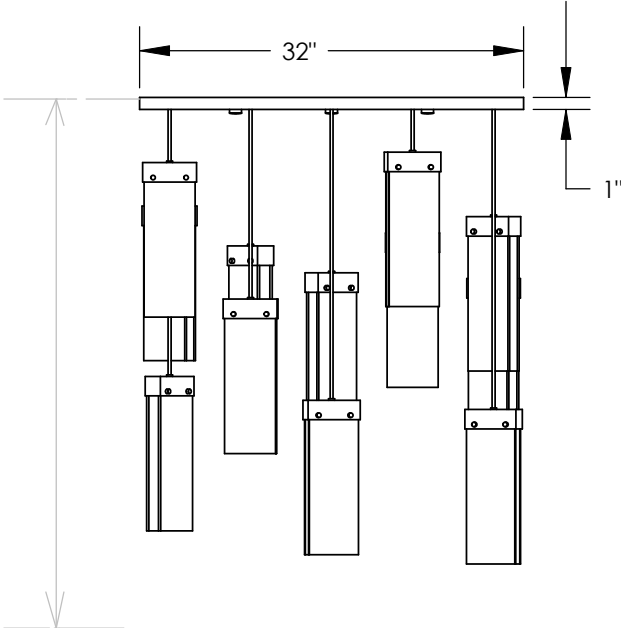

TOP BRASS LIGHTING

dark bronze
painted
finish

clear acrylic,
sandblasted

All cords are long enough to allow 136" overall drop, and can be shortened when installing.

12 x G9 LED bulbs
suggested: Satco S8682
120v. 4w, G9 base
3000K, 460L dimmable
ok fully enclosed
(bulbs by others)

C1353 Top Brass
March 23, 2018
kirk.laughton@topbrasslighting.com