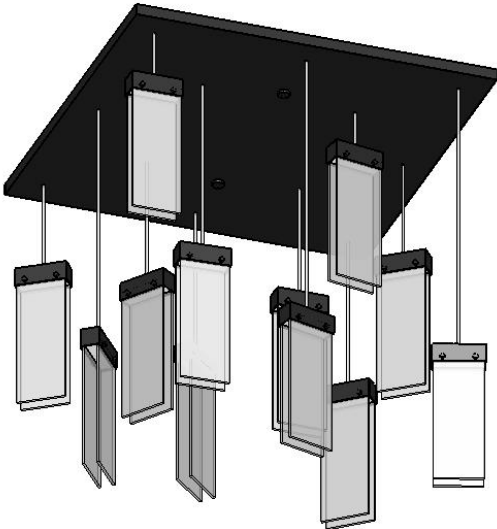

TOP BRASS LIGHTING

dark bronze
painted
finish

clear acrylic,
sandblasted

All cords are long enough to allow 136" overall drop, and can be shortened when installing.

12 x G9 LED bulbs
suggested: Satco S8682
120v. 4w, G9 base
3000K, 460L dimmable
ok fully enclosed
(bulbs by others)

C1353 Top Brass
March 23, 2018
kirk.laughton@topbrasslighting.com