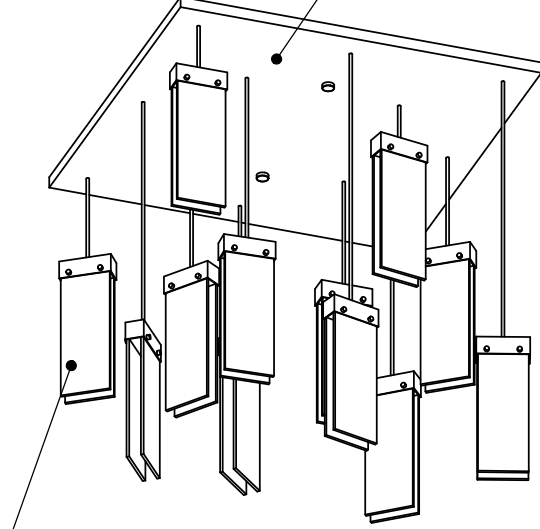

TOP BRASS LIGHTING

dark bronze
painted
finish

clear acrylic,
sandblasted

All cords are long enough to allow 136" overall drop, and can be shortened when installing.

12 x G9 LED bulbs
suggested: Satco S8682
120v. 4w, G9 base
3000K, 460L dimmable
ok fully enclosed
(bulbs by others)