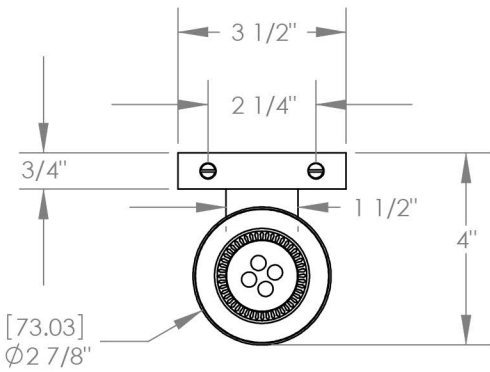

# TOP BRASS LIGHTING

SECTION J-J

C1360  
July 14, 2018