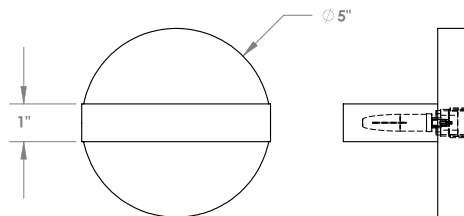

C1361 by Top Brass

suggested bulb:  
 Satco S29548, dimmable,  
 25k-hr, G9 base, 120v  
 480L, 3000K, 4w.  
 approved for fully enclosed fixtures.

**BIRMINGHAM SCENCE**  
**5" diameter x 3.8" extension,**  
**shown in Dark oxide (black) finish**  
**with opal acrylic diffuser**  
**UL/ETL listed for 5w. LED bulb (by others)**