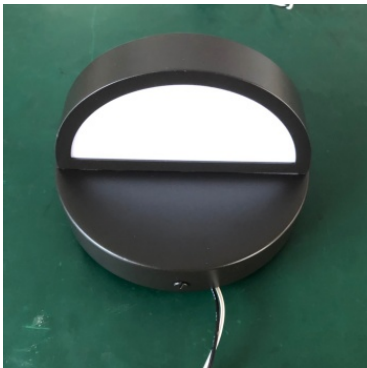

C1361 by Top Brass

suggested bulb:  
 Satco S29548, dimmable,  
 25k-hr, G9 base, 120v  
 480L, 3000K, 4w.  
 approved for fully enclosed fixtures.

**BIRMINGHAM SCENCE**  
**5" diameter x 3.8" extension,**  
**shown in Dark oxide (black) finish**  
**with opal acrylic diffuser**  
**UL/ETL listed for 5w. LED bulb (by others)**