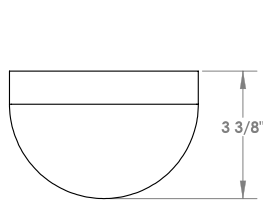

C1361 by Top Brass

suggested bulb:  
 Satco S29548, dimmable,  
 25k-hr, G9 base, 120v  
 480L, 3000K, 4w.  
 approved for fully enclosed fixtures.

**BIRMINGHAM SCENCE**  
**5" diameter x 3.8" extension,**  
**shown in Dark oxide (black) finish**  
**with opal acrylic diffuser**  
**UL/ETL listed for 5w. LED bulb (by others)**