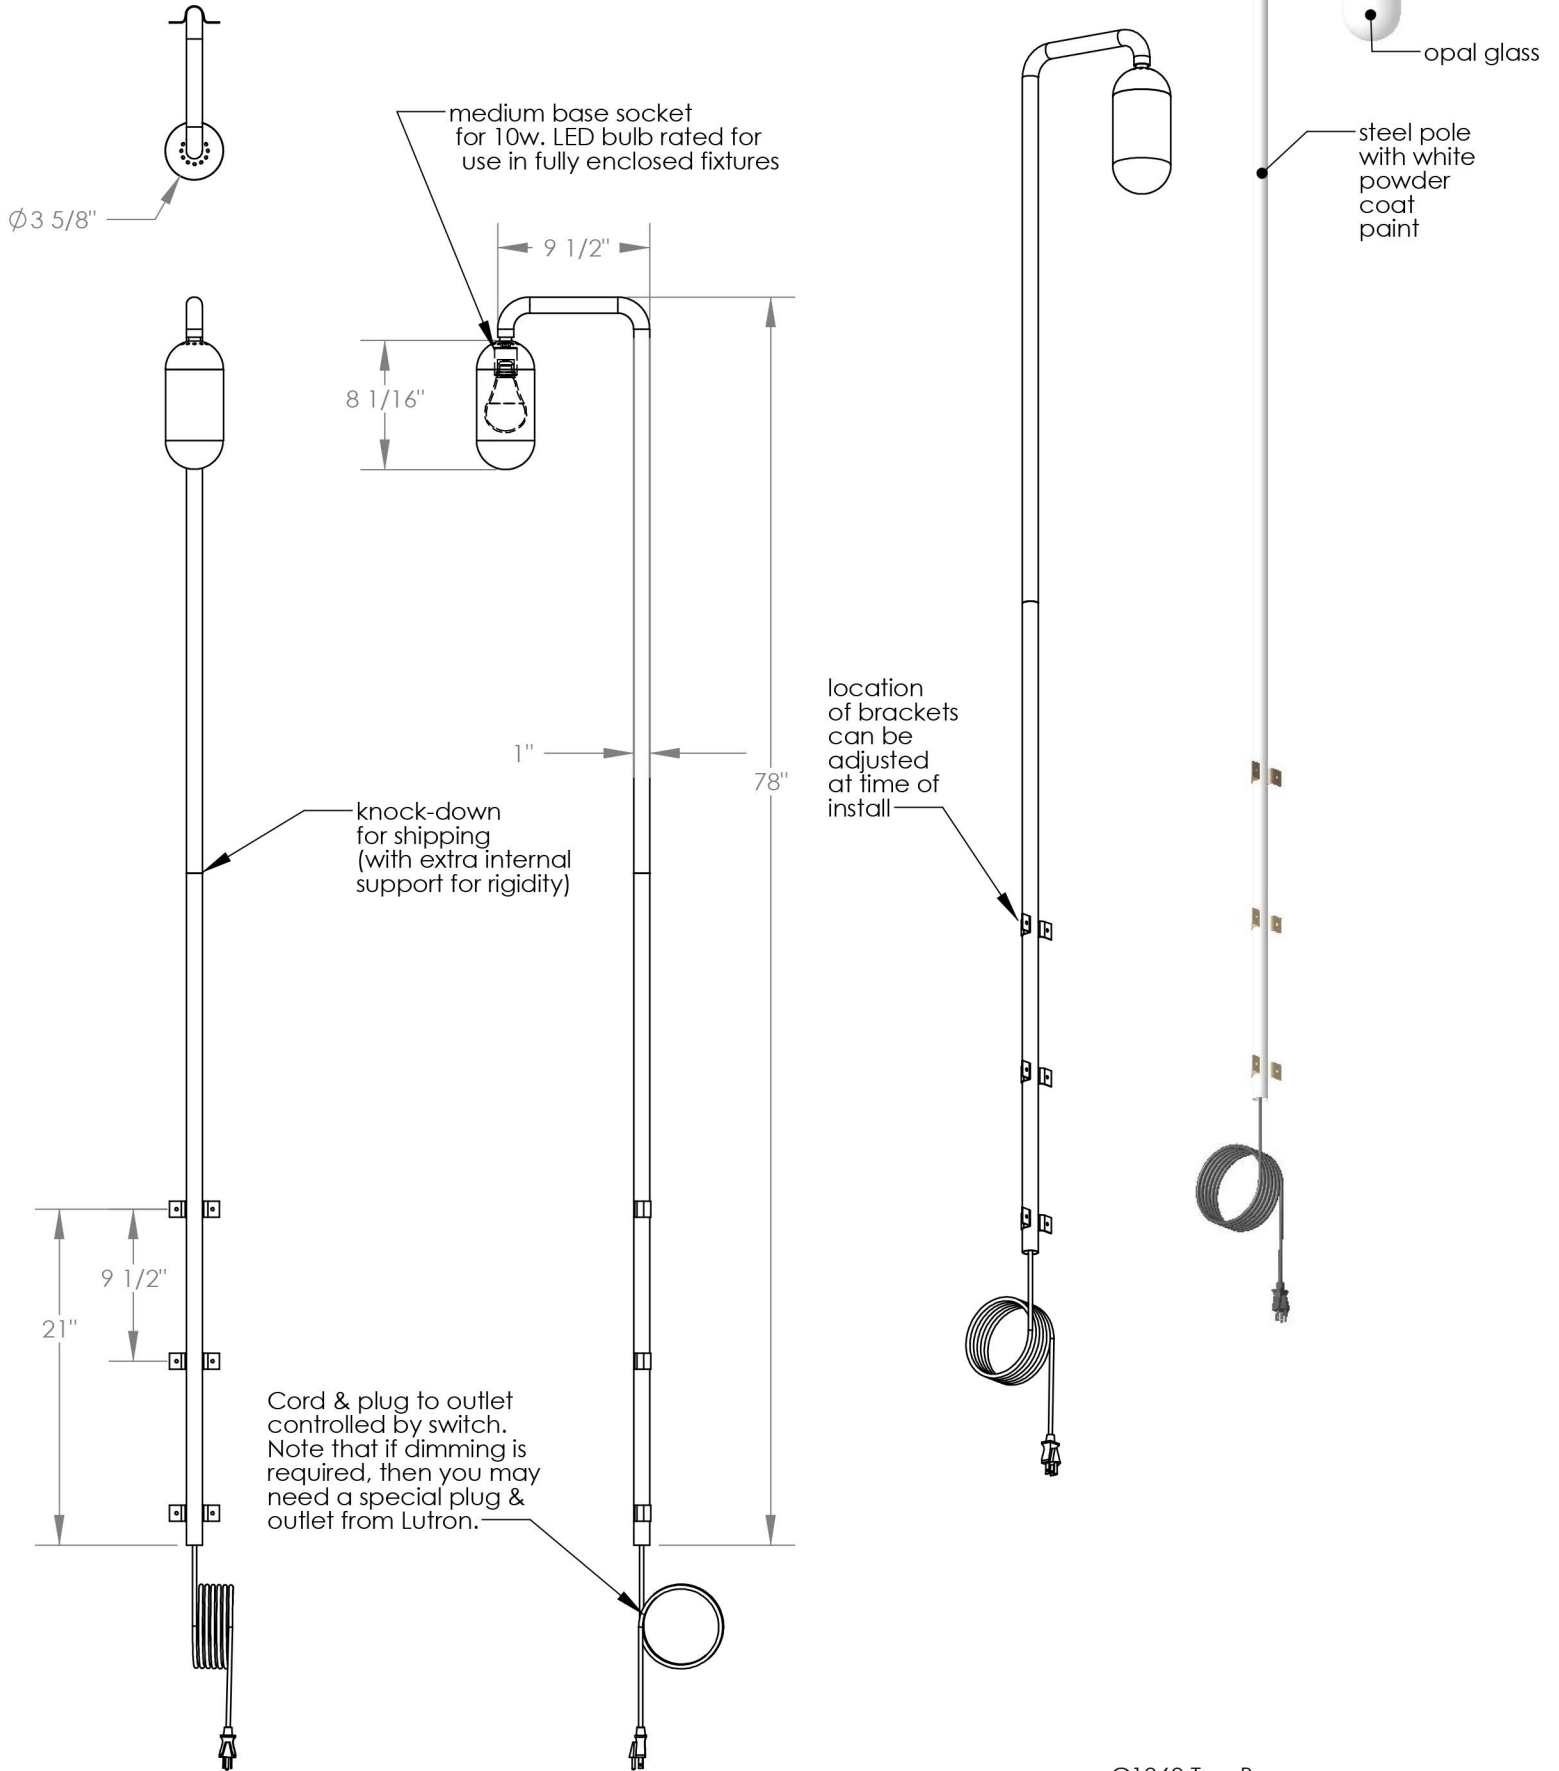

# TOP BRASS LIGHTING

C1363 Top Brass  
Jun 7, 2018