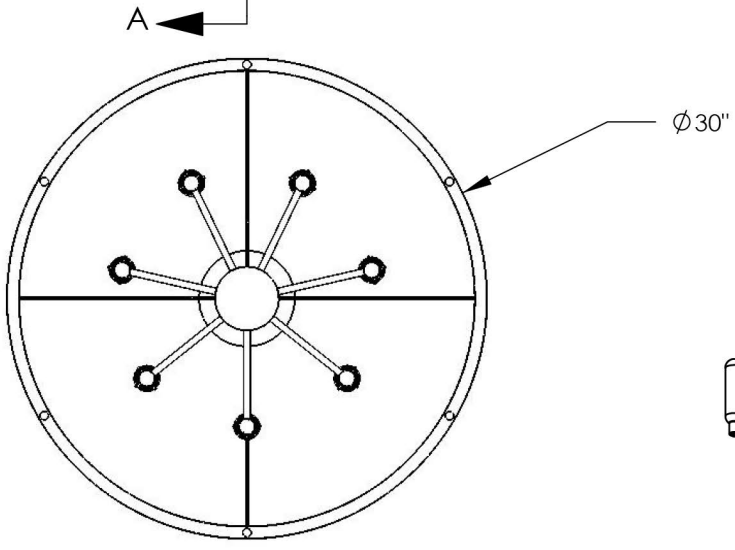

TOP BRASS LIGHTING

 Uses 7 x candelabra base LED bulb
 T6 shape, 2.5w dimmable
 Bulbrite #LED2T6-27K-FIL-E12-2 or equivalent.
 Bulbs by others.