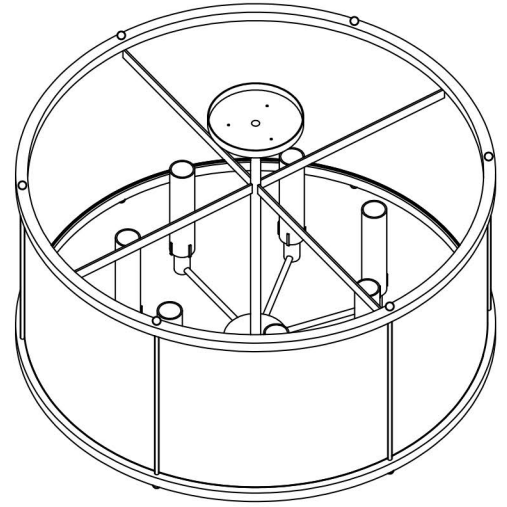

TOP BRASS LIGHTING

 Uses 7 x candelabra base LED bulb
 T6 shape, 2.5w dimmable
 Bulbrite #LED2T6-27K-FIL-E12-2 or equivalent.
 Bulbs by others.