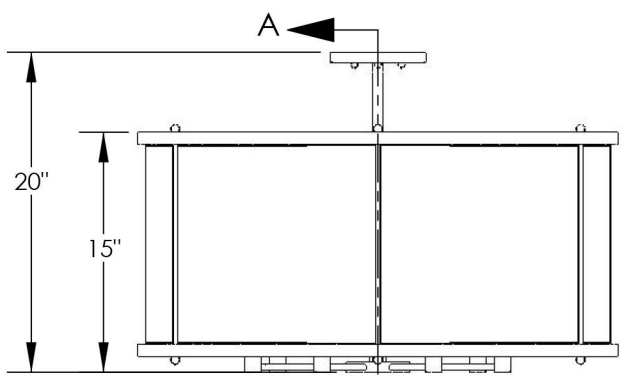

TOP BRASS LIGHTING

 Uses 7 x candelabra base LED bulb
 T6 shape, 2.5w dimmable
 Bulbrite #LED2T6-27K-FIL-E12-2 or equivalent.
 Bulbs by others.