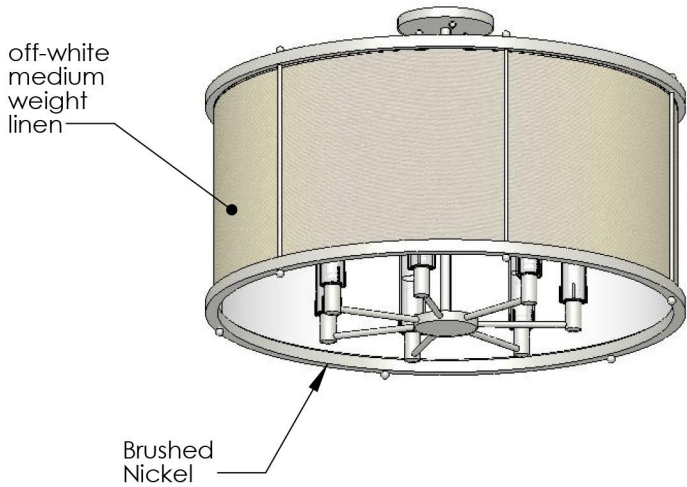

TOP BRASS LIGHTING

 Uses 7 x candelabra base LED bulb
 T6 shape, 2.5w dimmable
 Bulbrite #LED2T6-27K-FIL-E12-2 or equivalent.
 Bulbs by others.