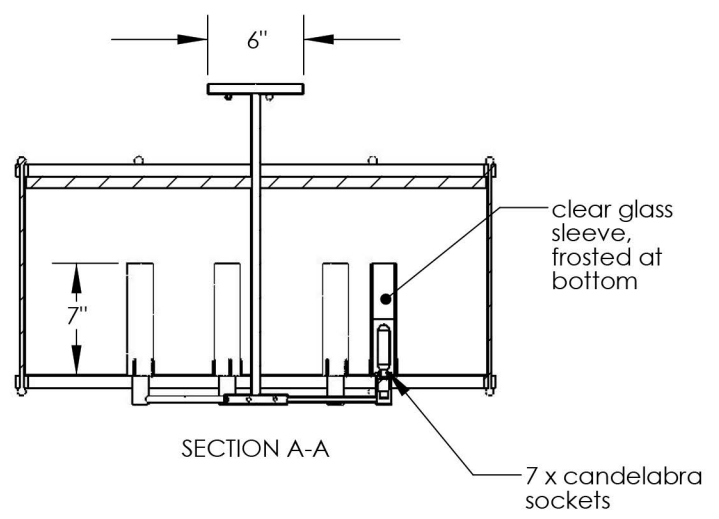

TOP BRASS LIGHTING

 Uses 7 x candelabra base LED bulb
 T6 shape, 2.5w dimmable
 Bulbrite #LED2T6-27K-FIL-E12-2 or equivalent.
 Bulbs by others.