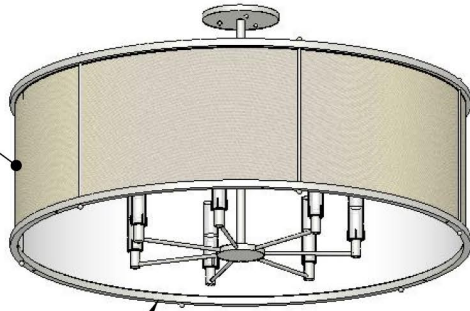

TOP BRASS LIGHTING

off-white
medium
weight
linen

Brushed
Nickel

Uses 7 x candelabra base LED bulb
T6 shape, 2.5w dimmable
Bulbrite #LED2T6-27K-FIL-E12-2 or equivalent.
Bulbs by others.