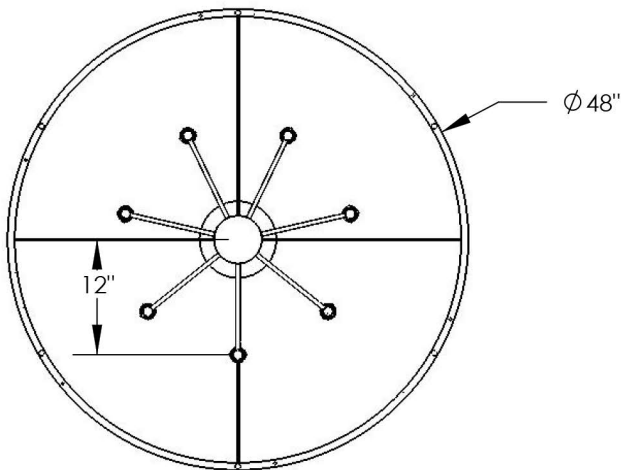

TOP BRASS LIGHTING

off-white
medium
weight
linen

Brushed
Nickel

Uses 7 x candelabra base LED bulb
T6 shape, 2.5w dimmable
Bulbrite #LED2T6-27K-FIL-E12-2 or equivalent.
Bulbs by others.