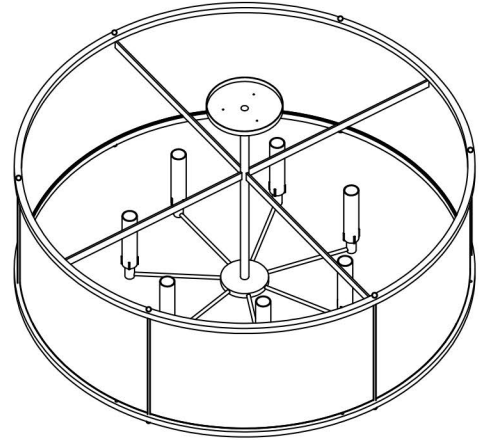

TOP BRASS LIGHTING

off-white
medium
weight
linen

Brushed
Nickel

Uses 7 x candelabra base LED bulb
T6 shape, 2.5w dimmable
Bulbrite #LED2T6-27K-FIL-E12-2 or equivalent.
Bulbs by others.