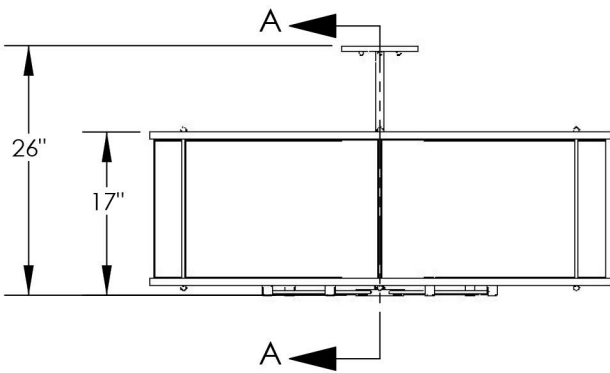

TOP BRASS LIGHTING

off-white
medium
weight
linen

Brushed
Nickel

Uses 7 x candelabra base LED bulb
T6 shape, 2.5w dimmable
Bulbrite #LED2T6-27K-FIL-E12-2 or equivalent.
Bulbs by others.