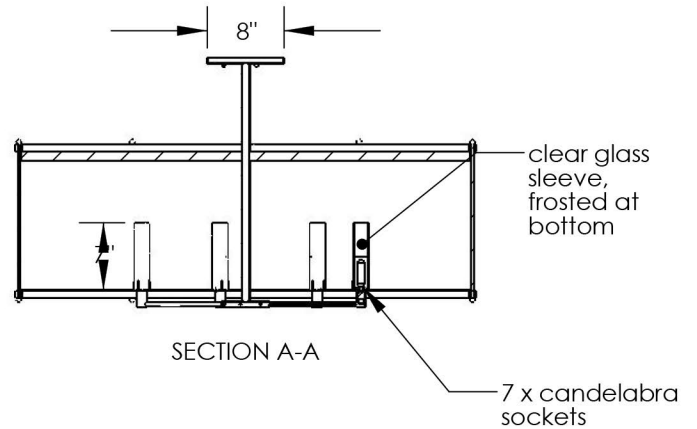

TOP BRASS LIGHTING

off-white
medium
weight
linen

Brushed
Nickel

Uses 7 x candelabra base LED bulb
T6 shape, 2.5w dimmable
Bulbrite #LED2T6-27K-FIL-E12-2 or equivalent.
Bulbs by others.