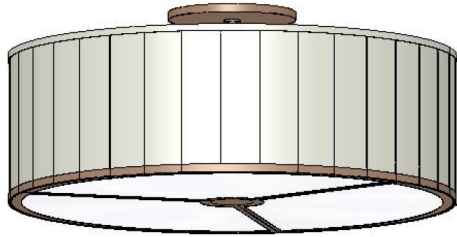

# TOP BRASS LIGHTING

all exposed metal in  
Medium Bronze  
painted finish

off-white medium weight  
linen lampshade,  
with 3" wide  
pleats

SECTION A-A

Ø 42"

translucent opal  
acrylic diffusers

4 x 15w. E26  
sockets

screen at top  
(not shown) will  
keep out bugs