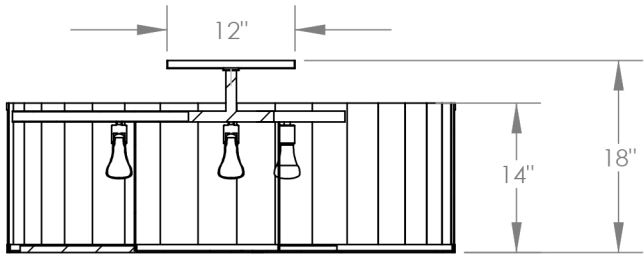

# TOP BRASS LIGHTING

all exposed metal in  
Medium Bronze  
painted finish

off-white medium weight  
linen lampshade,  
with 3" wide  
pleats

SECTION A-A

Ø 42"

translucent opal  
acrylic diffusers

4 x 15w. E26  
sockets

screen at top  
(not shown) will  
keep out bugs