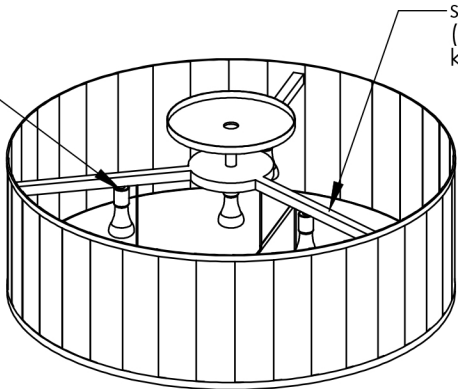

# TOP BRASS LIGHTING

all exposed metal in  
Medium Bronze  
painted finish

off-white medium weight  
linen lampshade,  
with 3" wide  
pleats

SECTION A-A

Ø 42"

translucent opal  
acrylic diffusers

4 x 15w. E26  
sockets

screen at top  
(not shown) will  
keep out bugs