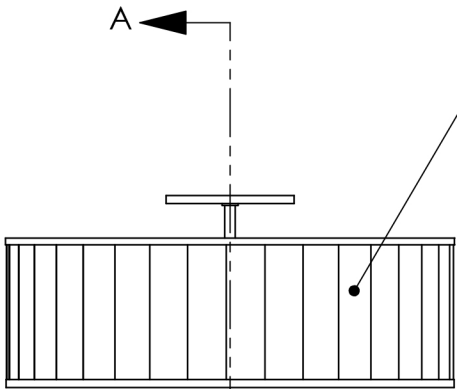

# TOP BRASS LIGHTING

all exposed metal in  
Medium Bronze  
painted finish

off-white medium weight  
linen lampshade,  
with 3" wide  
pleats

SECTION A-A

Ø 42"

translucent opal  
acrylic diffusers

4 x 15w. E26  
sockets

screen at top  
(not shown) will  
keep out bugs