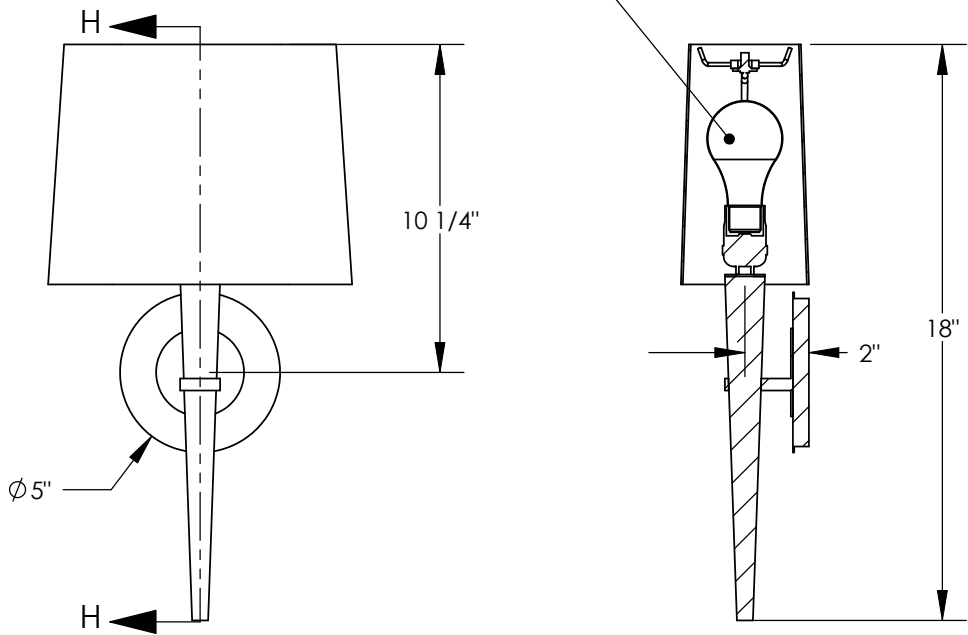

TOP BRASS LIGHTING

dimmable A19 LED bulb 10w,
with medium base (by others)

C1392 May 9, 2018
Top Brass
kirk.laughton@topbrasslighting.com