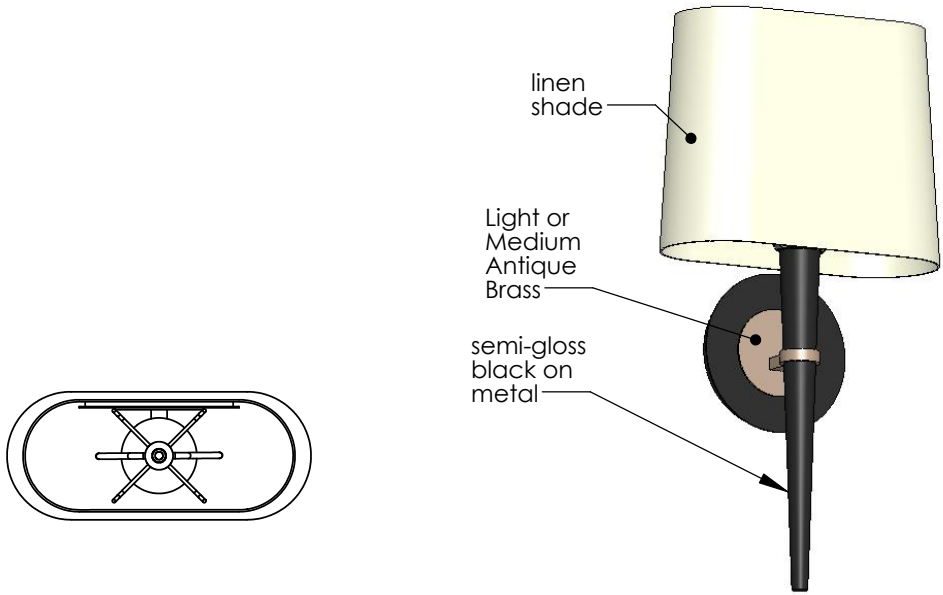

TOP BRASS LIGHTING

dimmable A19 LED bulb 10w,
with medium base (by others)

C1392 May 9, 2018
Top Brass
kirk.laughton@topbrasslighting.com