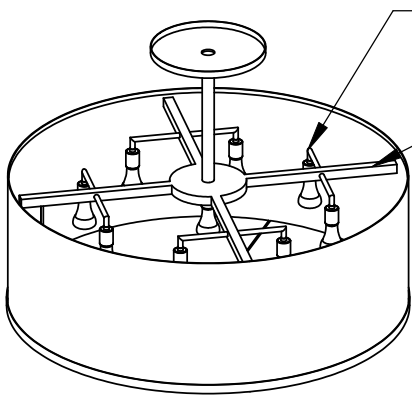

# TOP BRASS LIGHTING

UL listed for 9 x medium base LED bulbs (not included), up to 15w each.

screen at top (not shown) will keep out bugs