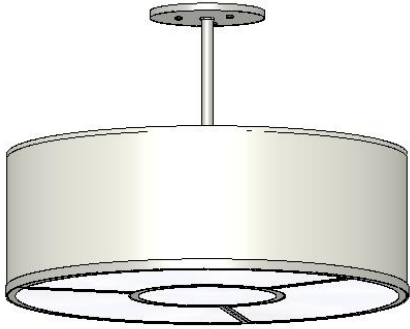

# TOP BRASS LIGHTING

UL listed for 9 x medium base LED bulbs (not included), up to 15w each.

screen at top (not shown) will keep out bugs