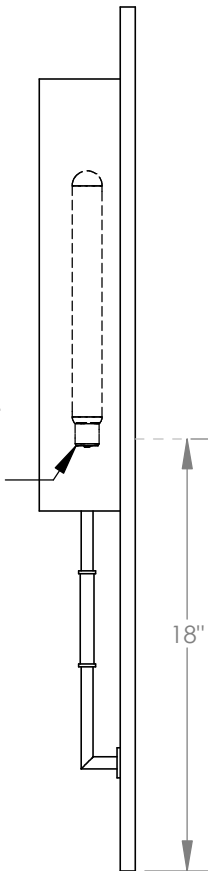

medium base
socket for
6.5w tubular
LED bulb

junction
box center

dark
bronze
paint

opal
acrylic

brushed
nickel