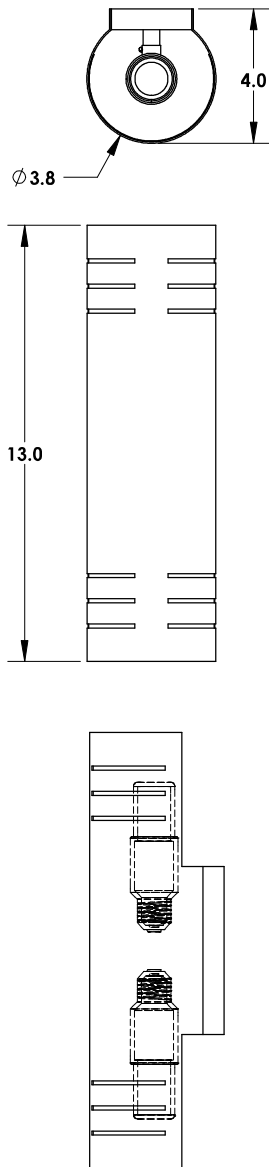

# TOP BRASS LIGHTING

SLIT SCONCE # C1408  
in polished stainless steel with diffuser lining,  
13" tall x 3.8" wide x 4" extension,  
2 x medium base sockets,  
UL for 10w tubular LED bulbs,  
Mounts to 2" x 3" rectangle box.