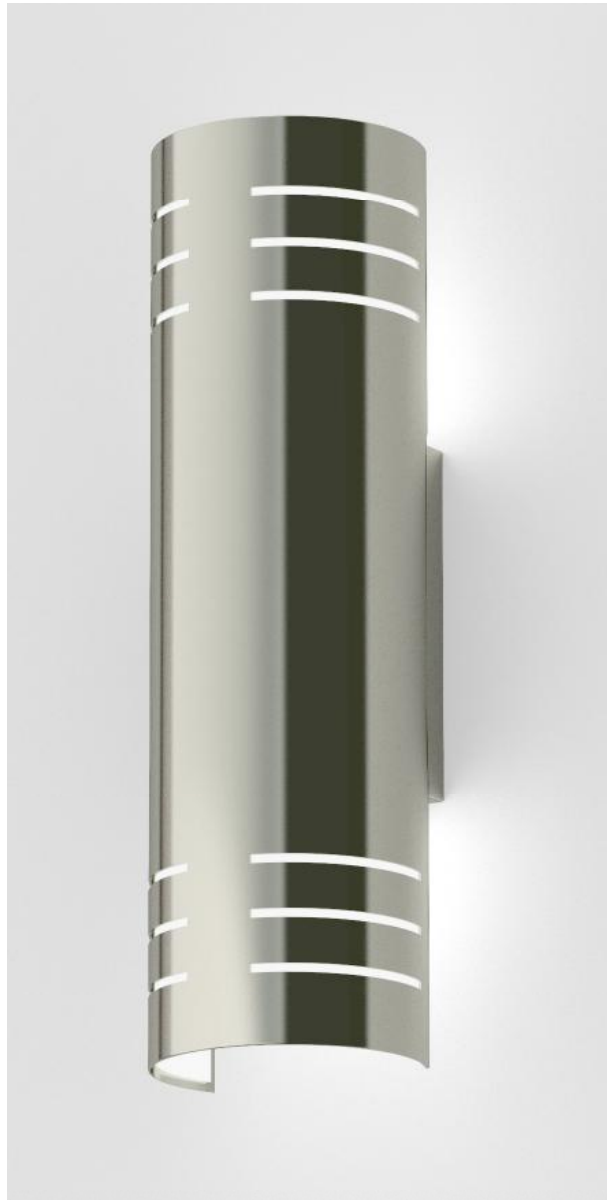

# TOP BRASS LIGHTING

SLIT SCONCE # C1408  
in polished stainless steel with diffuser lining,  
13" tall x 3.8" wide x 4" extension,  
2 x medium base sockets,  
UL for 10w tubular LED bulbs,  
Mounts to 2" x 3" rectangle box.