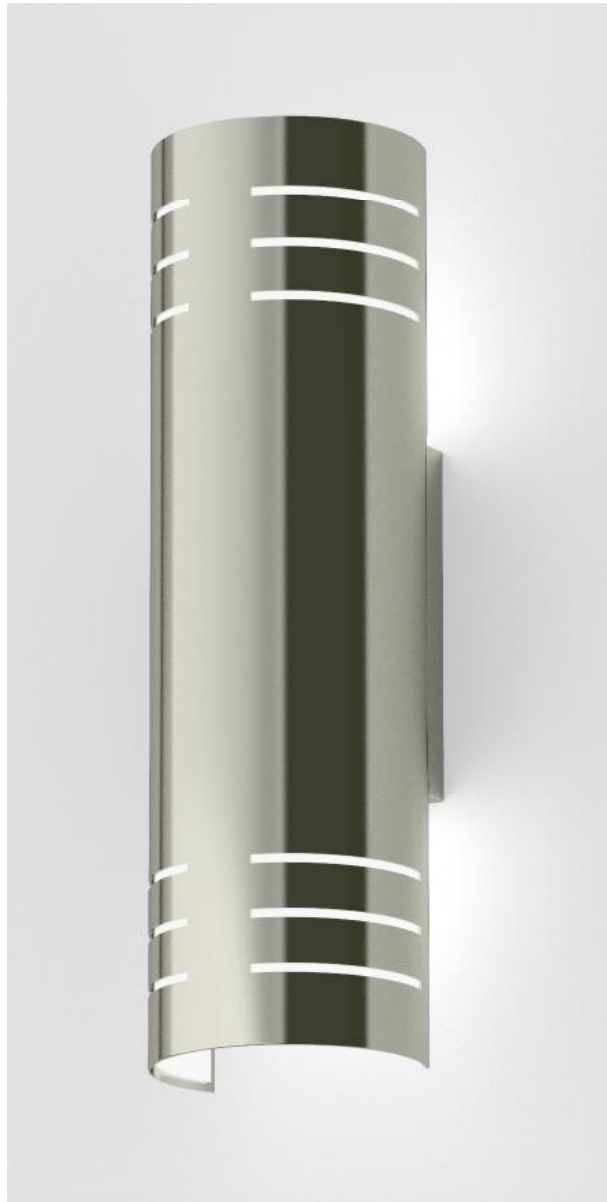

# TOP BRASS LIGHTING

SLIT SCONCE # C1407  
in polished stainless steel with diffuser lining,  
13" tall x 3.8" wide x 4" extension,  
2 x medium base sockets,  
UL for 10w tubular LED bulbs,  
Mounts to 2" x 3" rectangle box.