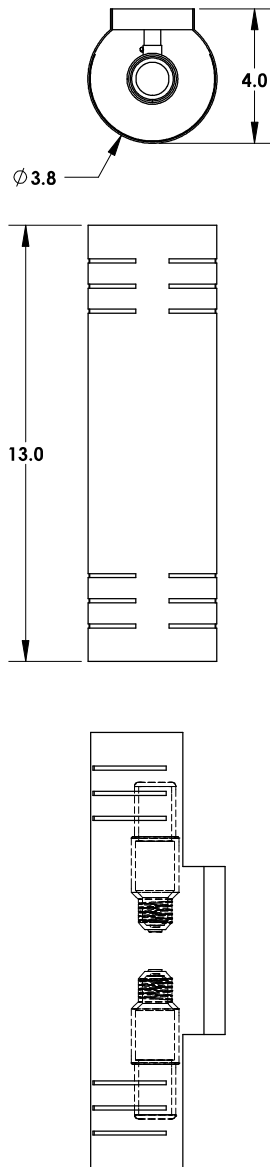

# TOP BRASS LIGHTING

SLIT SCONCE # C1407  
in polished stainless steel with diffuser lining,  
13" tall x 3.8" wide x 4" extension,  
2 x medium base sockets,  
UL for 10w tubular LED bulbs,  
Mounts to 2" x 3" rectangle box.