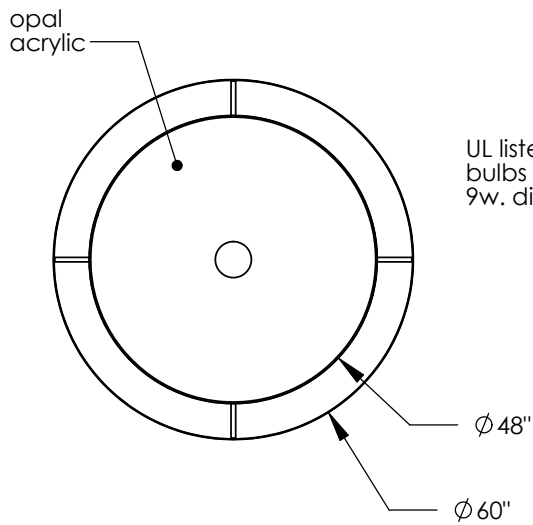

TOP BRASS LIGHTING

SECTION A-A

UL listed for 9 x medium base bulbs (not included),
9w. dimmable LED bulbs