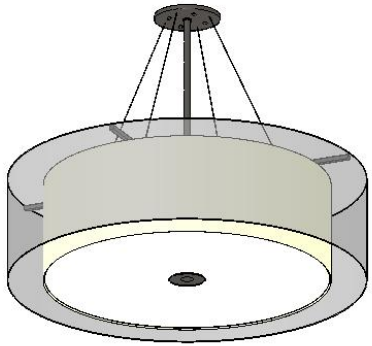

TOP BRASS LIGHTING

SECTION A-A

UL listed for 9 x medium base bulbs (not included),
9w. dimmable LED bulbs