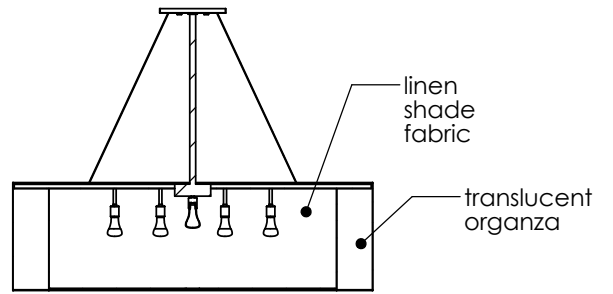

TOP BRASS LIGHTING

SECTION A-A

UL listed for 9 x medium base bulbs (not included),
9w. dimmable LED bulbs