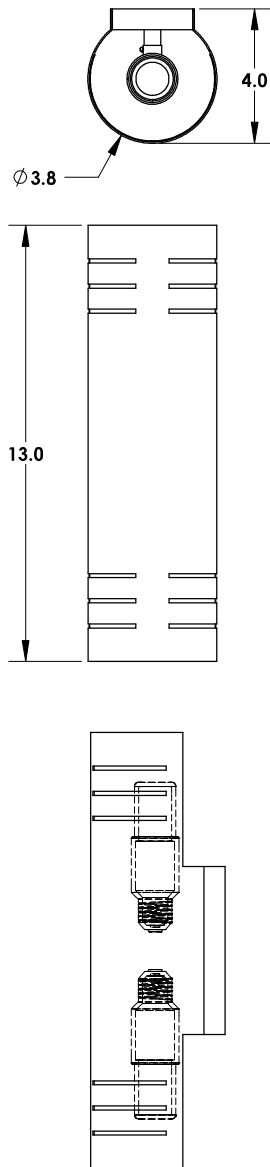

TOP BRASS LIGHTING

SLIT SCONCE # C1408
in polished stainless steel with diffuser lining,
13" tall x 3.8" wide x 4" extension,
2 x medium base sockets,
UL for 10w tubular LED bulbs,
Mounts to 2" x 3" rectangle box.