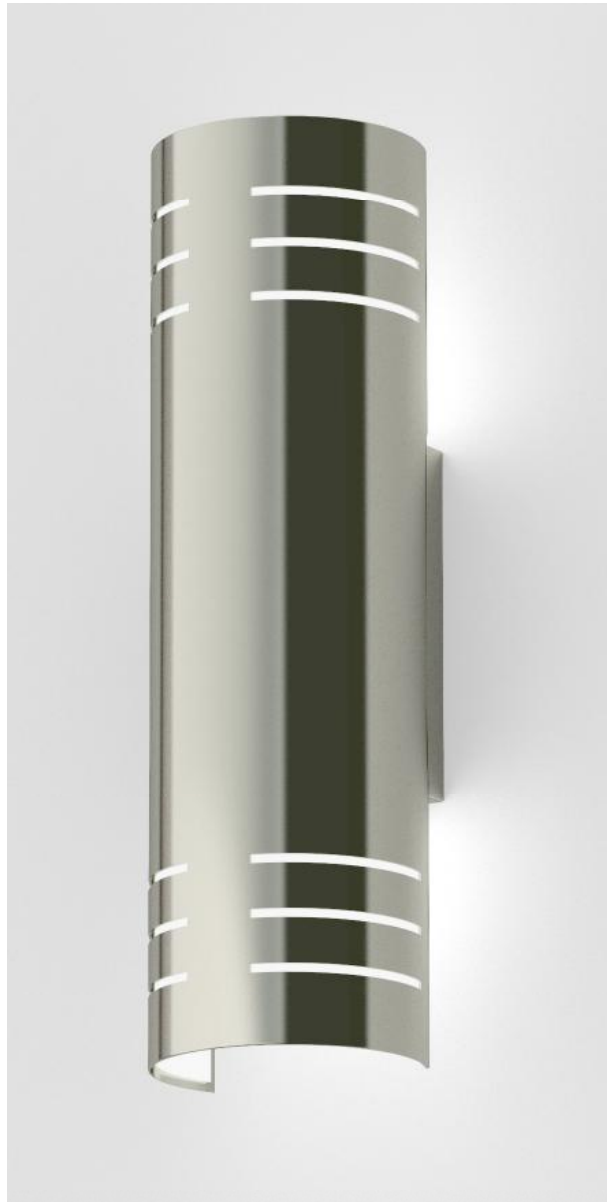

TOP BRASS LIGHTING

SLIT SCONCE # C1408
in polished stainless steel with diffuser lining,
13" tall x 3.8" wide x 4" extension,
2 x medium base sockets,
UL for 10w tubular LED bulbs,
Mounts to 2" x 3" rectangle box.