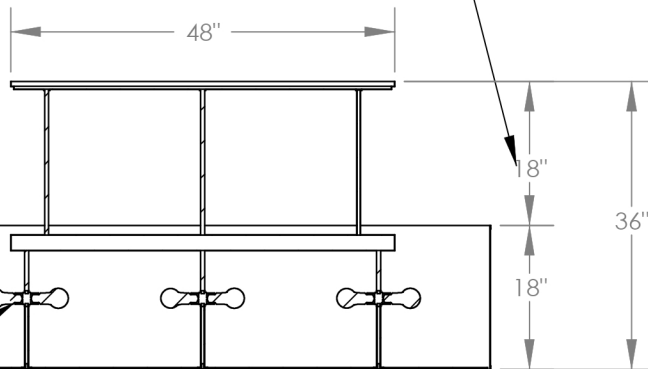

TOP BRASS LIGHTING

FOR THE STARBUCK COMMUNITY

Medium Bronze painted finish

fabric trim on shade is similar color to medium bronze

off-white, medium weight linen shade

opal acrylic diffuser

by removing 6" stem sections, this can be reduced to 12" or 6"

6 x 6w medium base sockets

SECTION A-A

FINIAL DETAIL