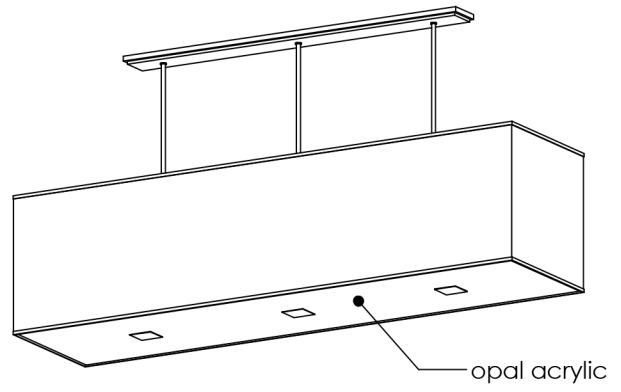

TOP BRASS LIGHTING

FOR THE STARBUCK COMMUNITY

Medium Bronze painted finish

fabric trim on shade is similar color to medium bronze

off-white, medium weight linen shade

opal acrylic diffuser

by removing 6" stem sections, this can be reduced to 12" or 6"