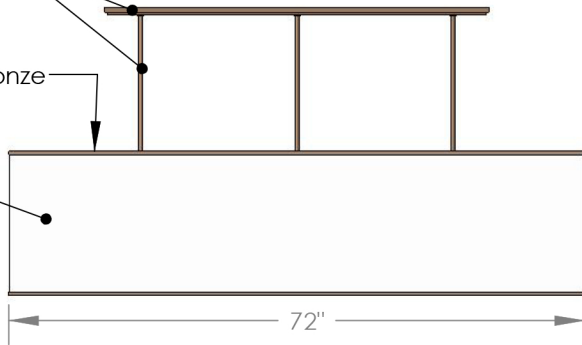

TOP BRASS LIGHTING

FOR THE STARBUCK COMMUNITY

Medium Bronze painted finish

fabric trim on shade is similar color to medium bronze

off-white, medium weight linen shade

opal acrylic diffuser

by removing 6" stem sections, this can be reduced to 12" or 6"