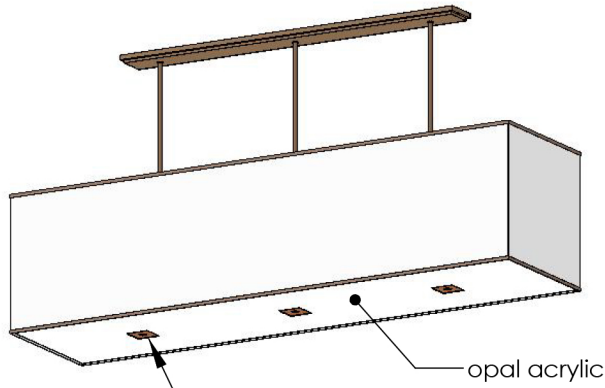

TOP BRASS LIGHTING

FOR THE STARBUCK COMMUNITY

Medium Bronze painted finish

fabric trim on shade is similar color to medium bronze

off-white, medium weight linen shade

opal acrylic diffuser

by removing 6" stem sections, this can be reduced to 12" or 6"

6 x 6w medium base sockets

SECTION A-A

FINIAL DETAIL