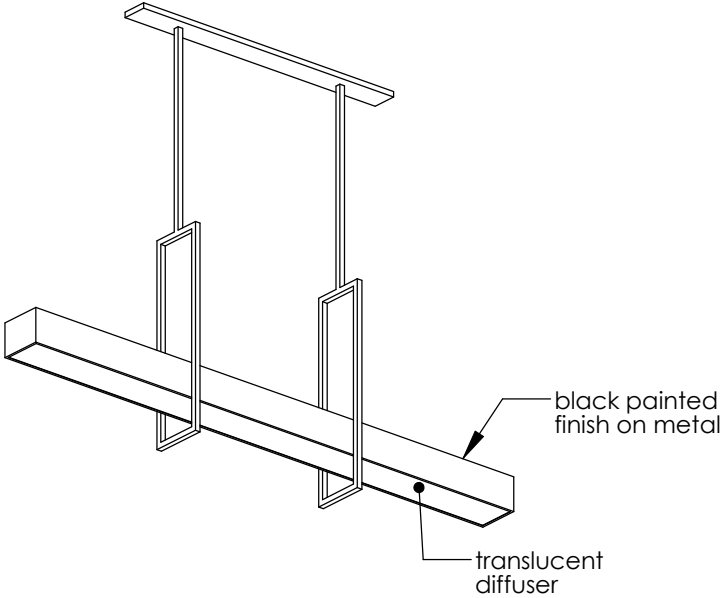

TOP BRASS LIGHTING

dedicated LED emitters inside, 52w, 3000k, 0-10v dimmable 120/277v. power