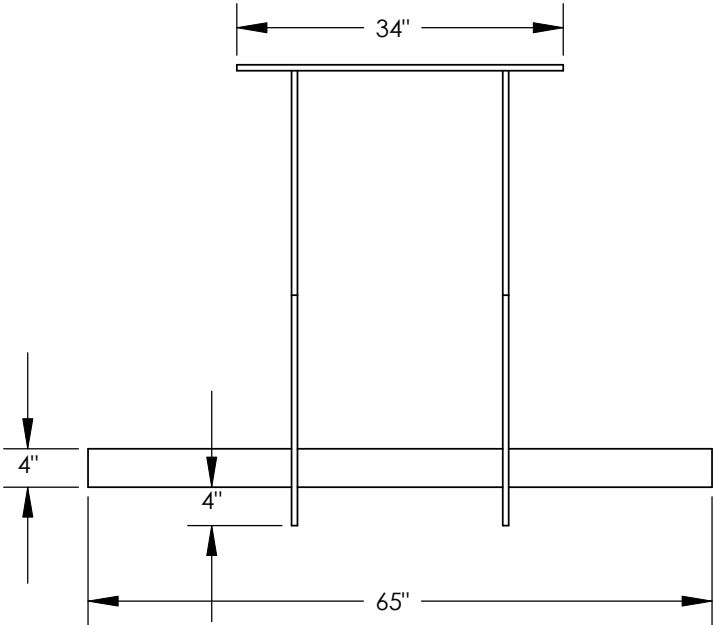

TOP BRASS LIGHTING

dedicated LED emitters inside, 52w, 3000k, 0-10v dimmable 120/277v. power