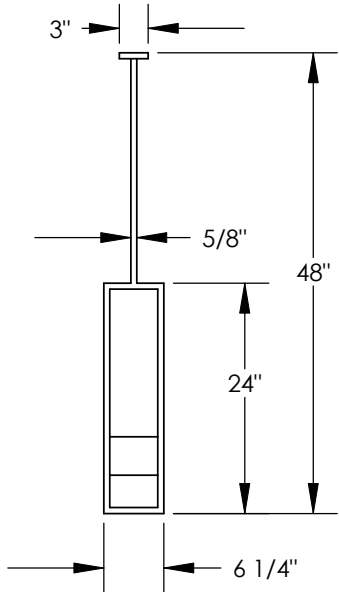

TOP BRASS LIGHTING

dedicated LED emitters inside, 52w, 3000k, 0-10v dimmable 120/277v. power