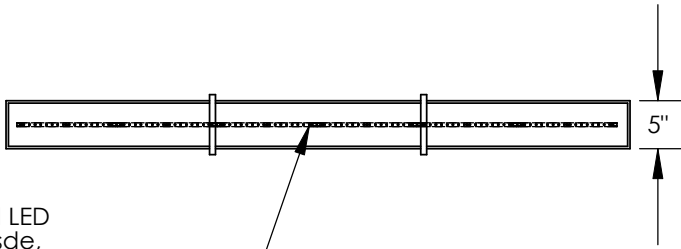

TOP BRASS LIGHTING

dedicated LED emitters inside, 52w, 3000k, 0-10v dimmable 120/277v. power