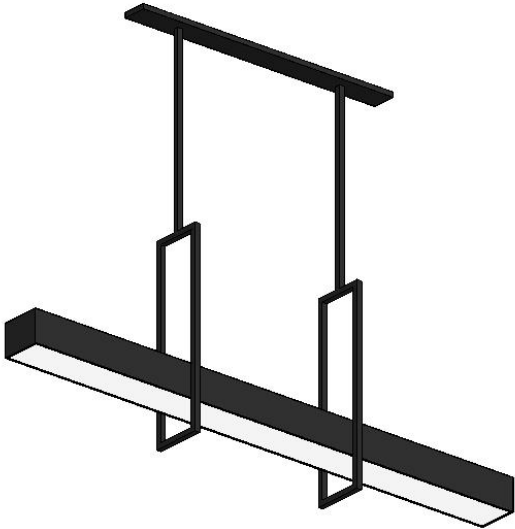

TOP BRASS LIGHTING

dedicated LED emitters inside, 52w, 3000k, 0-10v dimmable 120/277v. power