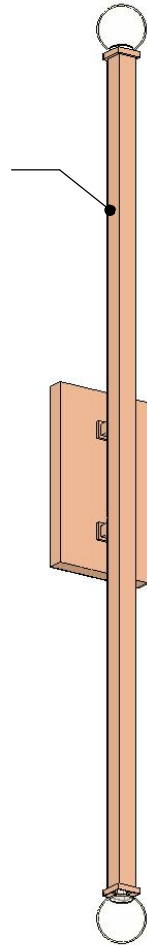

TOP BRASS LIGHTING

Medium Antique Brass patina finish.

2 x candelabra sockets for LED bulbs, 4.5w, 2700K, G16.5 shape, Satco # S8553 (by others)

Top Brass, item: C1430
May 30, 2019
kirk.laughton@topbrasslighting.com