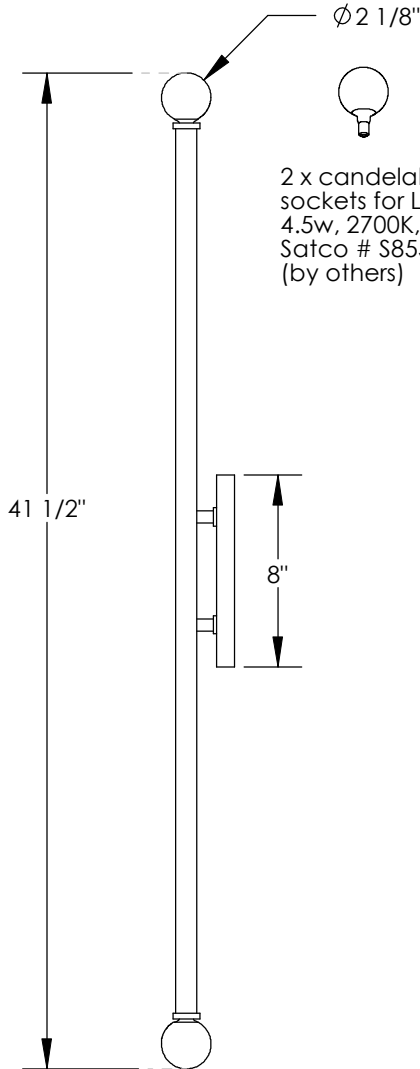

TOP BRASS LIGHTING

Medium Antique Brass patina finish.

2 x candelabra sockets for LED bulbs, 4.5w, 2700K, G16.5 shape, Satco # S8553 (by others)

Top Brass, item: C1430
May 30, 2019
kirk.laughton@topbrasslighting.com