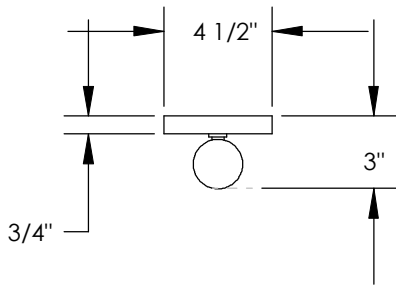

TOP BRASS LIGHTING

Medium Antique Brass patina finish.

2 x candelabra sockets for LED bulbs, 4.5w, 2700K, G16.5 shape, Satco # S8553 (by others)

Top Brass, item: C1430
May 30, 2019
kirk.laughton@topbrasslighting.com