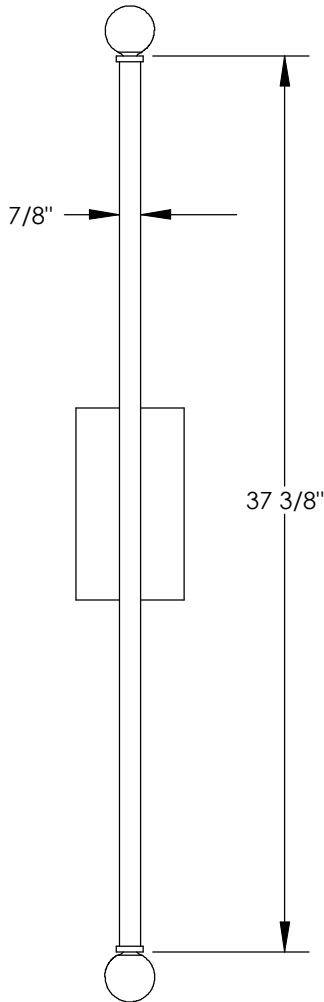

TOP BRASS LIGHTING

Medium Antique Brass patina finish.

2 x candelabra sockets for LED bulbs, 4.5w, 2700K, G16.5 shape, Satco # S8553 (by others)

Top Brass, item: C1430
May 30, 2019
kirk.laughton@topbrasslighting.com