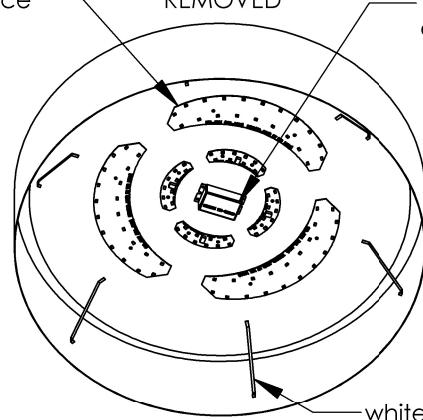

Gold paint inside.

Dark Oxide (black) painted finish

opal acrylic diffuser

40w. 3000K non-dimming dedicated LED emitters. 4000L at source

DIFFUSER REMOVED

120/277v. driver

white paint on support clips