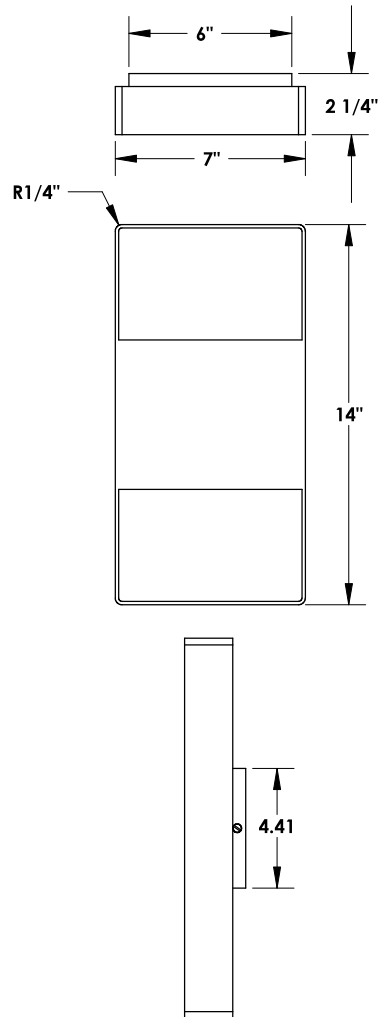

TOP BRASS LIGHTING

BRAVERN SCONCE # C1457
20w non-dimming dedicated LED fixture,
120/277v, CRI>80, 3000K.
Dark Oxide finish (ORB39) with champagne finish
on the inset metal trim.