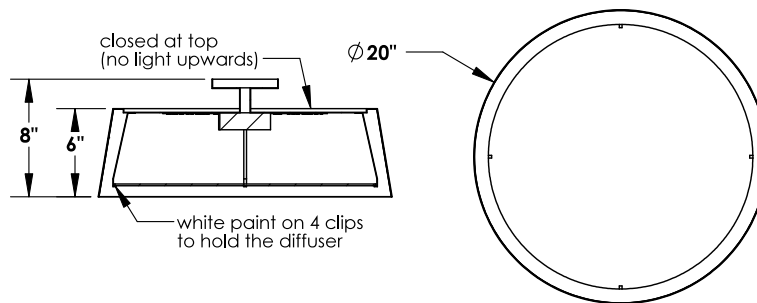

# TOP BRASS LIGHTING

BRAVERN CEILING FIXTURE C1458  
18w dedicated LED fixture, 120/277v, 3000K, non-dimming.  
Dark Oxide finish (ORB39) with  
champagne finish inside the shade.

Top Brass Lighting, 1719 Whitehead Rd, Baltimore, MD 21207  
sales@topbrasslighting.com ph: 410-298-8100