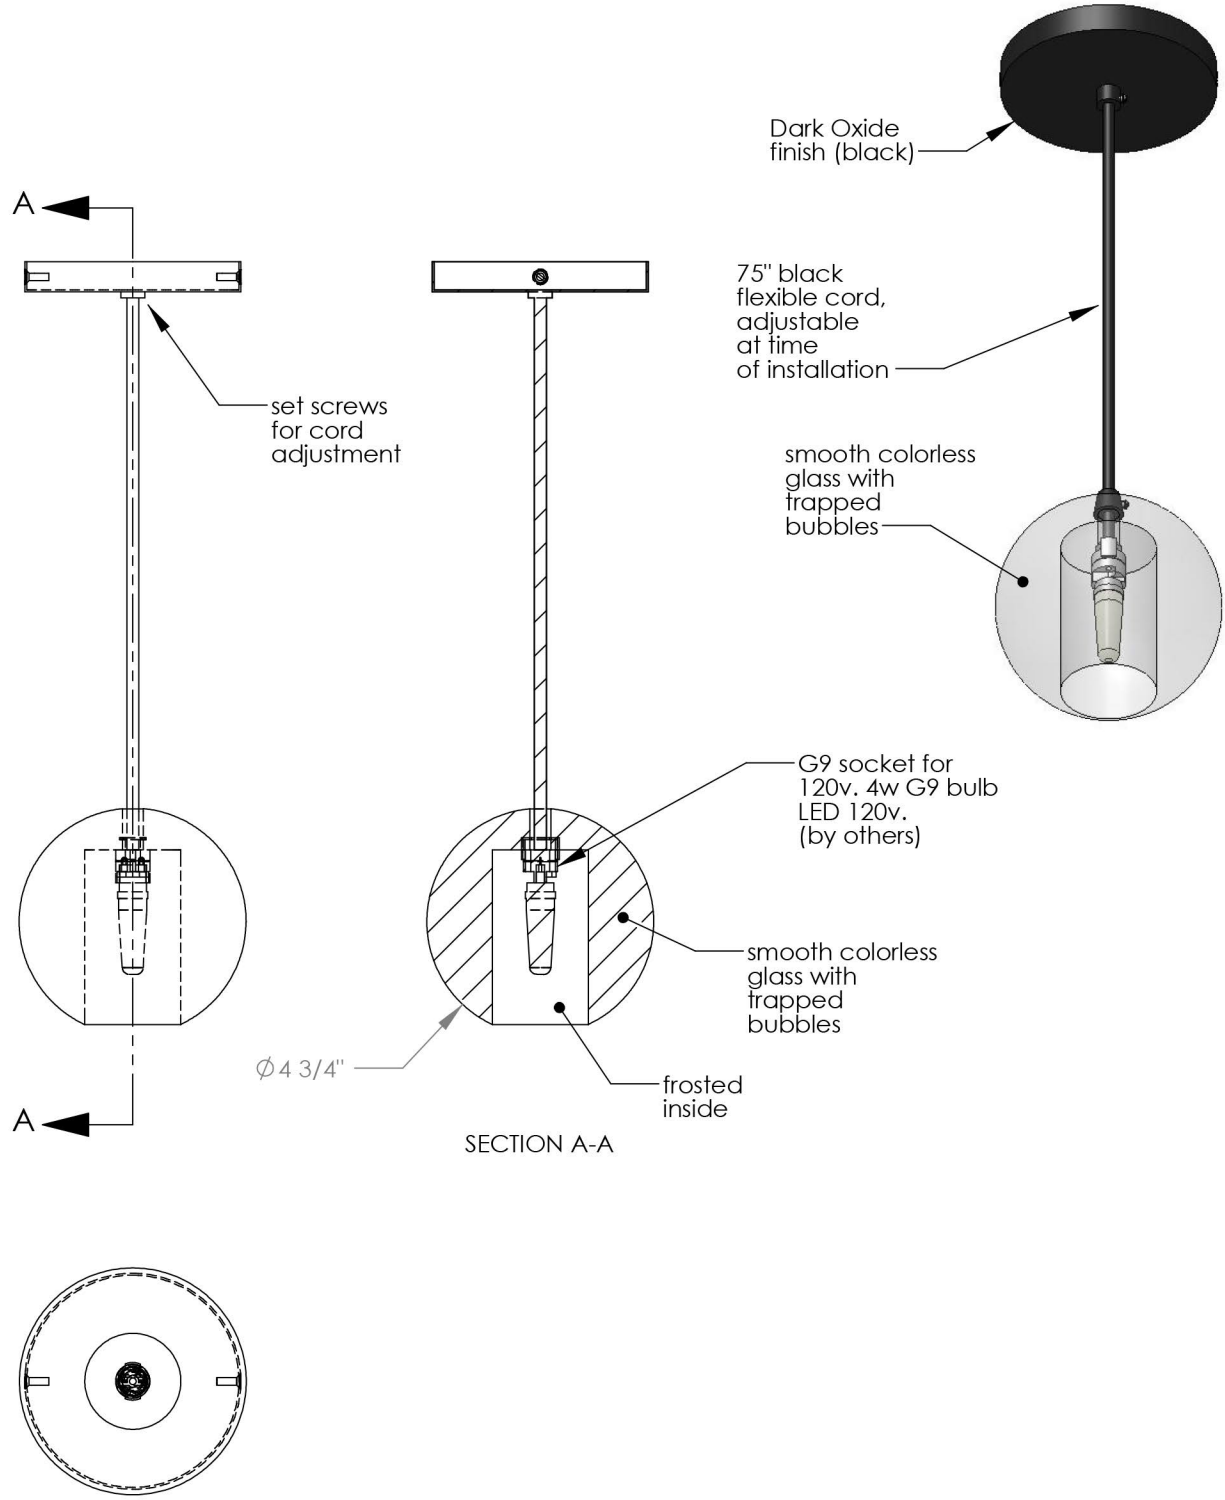

# TOP BRASS LIGHTING

Top Brass C1462.02  
 Sep23, 2020  
 kirk.laughton@topbrasslighting.com