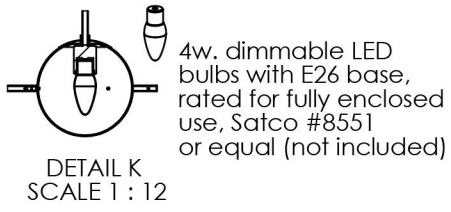

# TOP BRASS LIGHTING

Suspended from aircraft cables.  
Power drop from junction box at ceiling.

Top Brass #C1464  
Nov 21, 2018  
kirk.laughton@topbrasslighting.com