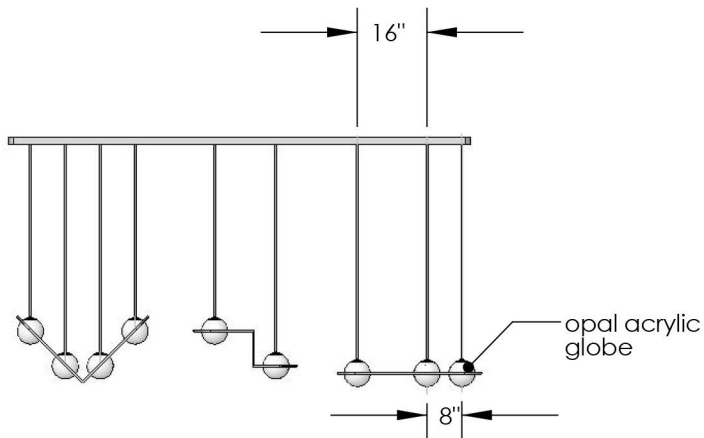

# TOP BRASS LIGHTING

Suspended from aircraft cables.  
Power drop from junction box at ceiling.

Top Brass #C1464  
Nov 21, 2018  
kirk.laughton@topbrasslighting.com