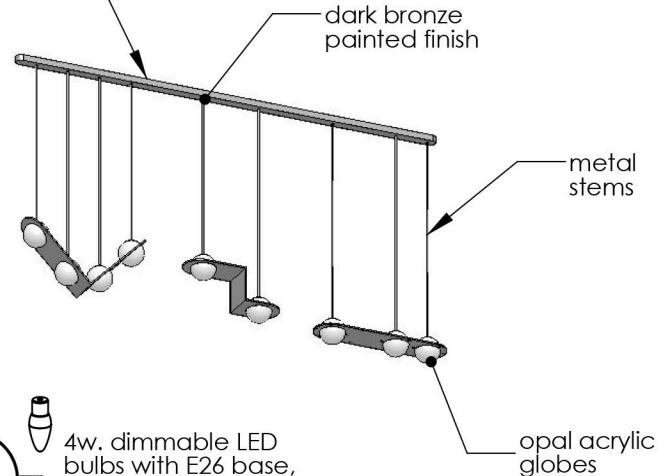

# TOP BRASS LIGHTING

Suspended from aircraft cables.  
Power drop from junction box at ceiling.

Top Brass #C1464  
Nov 21, 2018  
kirk.laughton@topbrasslighting.com