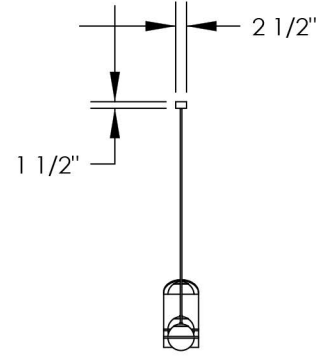

# TOP BRASS LIGHTING

Suspended from aircraft cables.  
Power drop from junction box at ceiling.

Top Brass #C1464  
Nov 21, 2018  
kirk.laughton@topbrasslighting.com