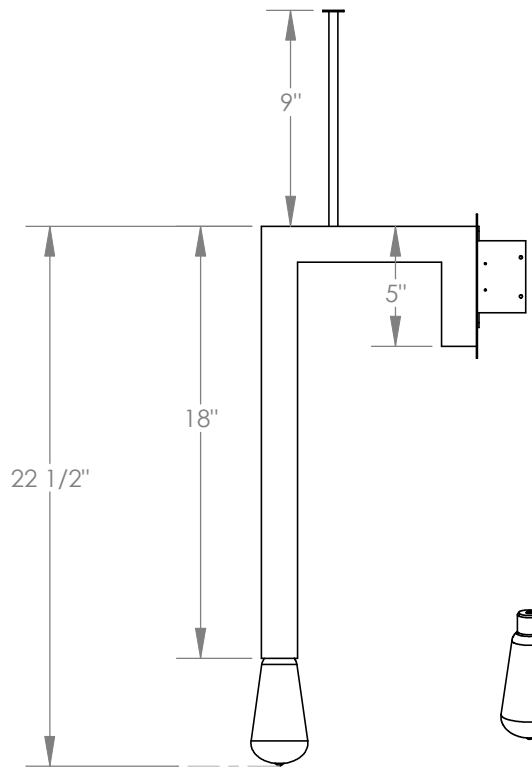

# TOP BRASS LIGHTING

suggested: Satco #8554  
medium base,  
5.5w dimmable,  
vintage style  
with clear envelope  
(not included)