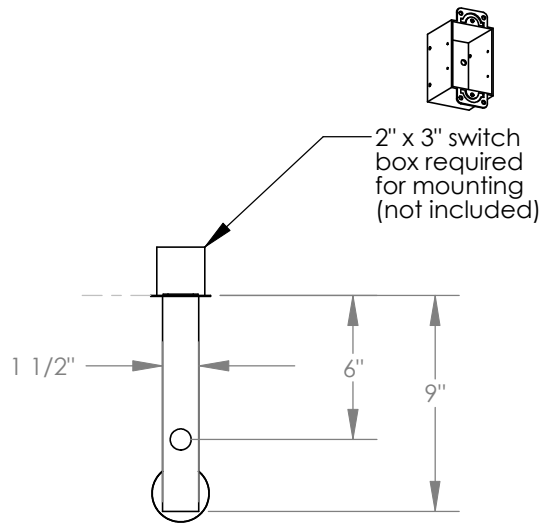

# TOP BRASS LIGHTING

suggested: Satco #8554  
medium base,  
5.5w dimmable,  
vintage style  
with clear envelope  
(not included)