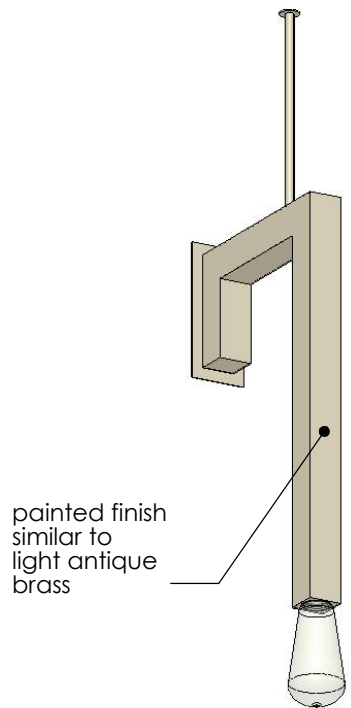

# TOP BRASS LIGHTING

suggested: Satco #8554  
medium base,  
5.5w dimmable,  
vintage style  
with clear envelope  
(not included)