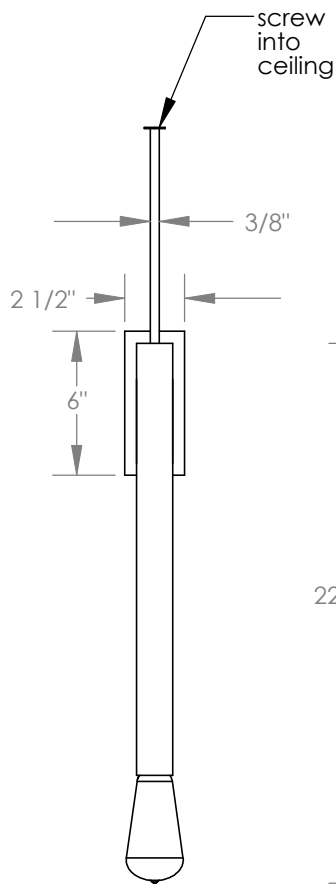

# TOP BRASS LIGHTING

suggested: Satco #8554  
medium base,  
5.5w dimmable,  
vintage style  
with clear envelope  
(not included)