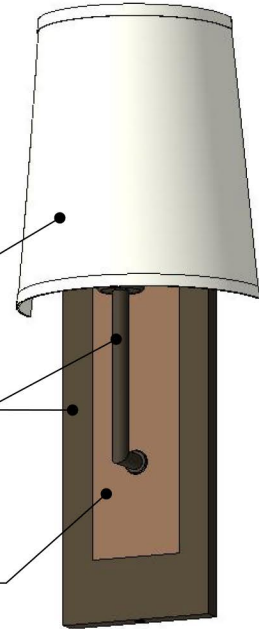

TOP BRASS LIGHTING

off-white medium weight linen shade

Dark Bronze finish

inset panel is faux leather

SECTION A-A

shade mounts to wall

Top Brass # C1481
Mar 8, 2021
kirk.laughton@topbrasslighting.com