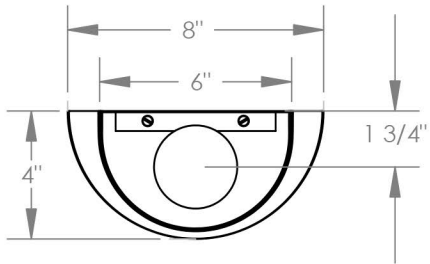

TOP BRASS LIGHTING

off-white medium weight linen shade

Dark Bronze finish

inset panel is faux leather

SECTION A-A

shade mounts to wall

Top Brass # C1481
Mar 8, 2021
kirk.laughton@topbrasslighting.com