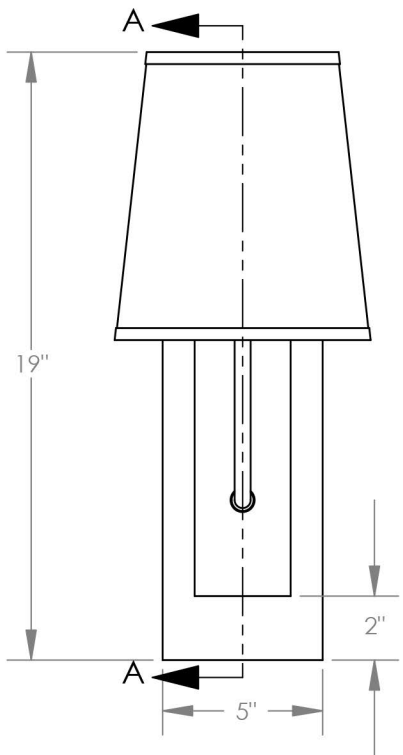

TOP BRASS LIGHTING

off-white medium weight linen shade

Dark Bronze finish

inset panel is faux leather

SECTION A-A

shade mounts to wall

Top Brass # C1481
Mar 8, 2021
kirk.laughton@topbrasslighting.com