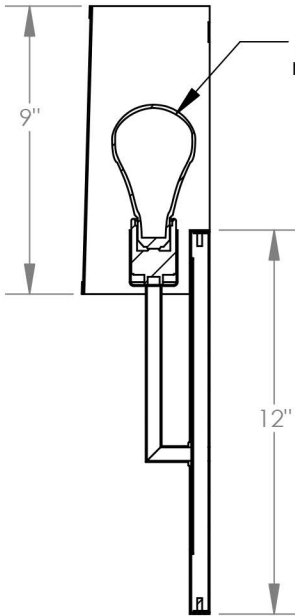

TOP BRASS LIGHTING

off-white medium weight linen shade

Dark Bronze finish

inset panel is faux leather

SECTION A-A

shade mounts to wall

Top Brass # C1481
Mar 8, 2021
kirk.laughton@topbrasslighting.com