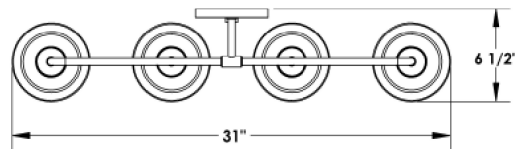

# TOP BRASS LIGHTING

VANITY 4-LIGHT SCONCE # C1485.03  
in Polished Nickel finish (other finishes available)  
with black accents, 31" wide x 8.5" tall x 6.5" extension  
glass shades are clear at bottom  
10w. GU24 sockets for LED bulbs