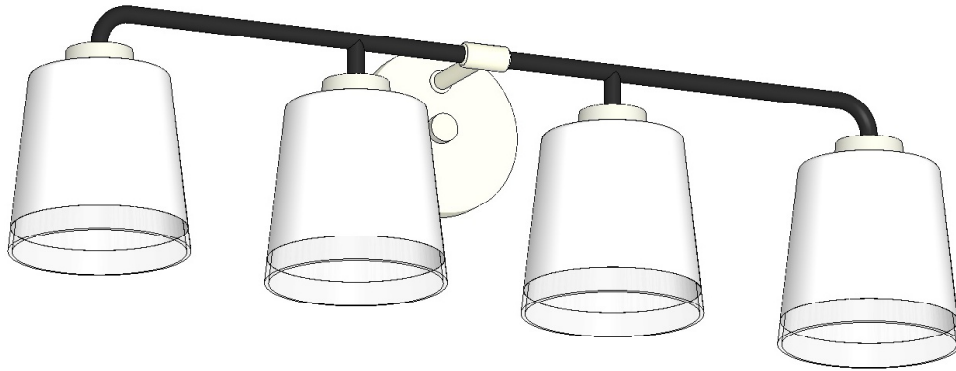

# TOP BRASS LIGHTING

VANITY 4-LIGHT SCONCE # C1485.03  
in Polished Nickel finish (other finishes available)  
with black accents, 31" wide x 8.5" tall x 6.5" extension  
glass shades are clear at bottom  
10w. GU24 sockets for LED bulbs