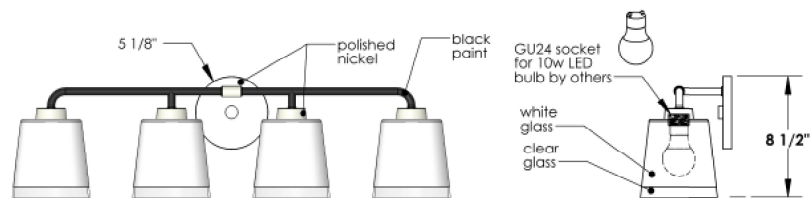

# TOP BRASS LIGHTING

VANITY 4-LIGHT SCONCE # C1485.03  
in Polished Nickel finish (other finishes available)  
with black accents, 31" wide x 8.5" tall x 6.5" extension  
glass shades are clear at bottom  
10w. GU24 sockets for LED bulbs