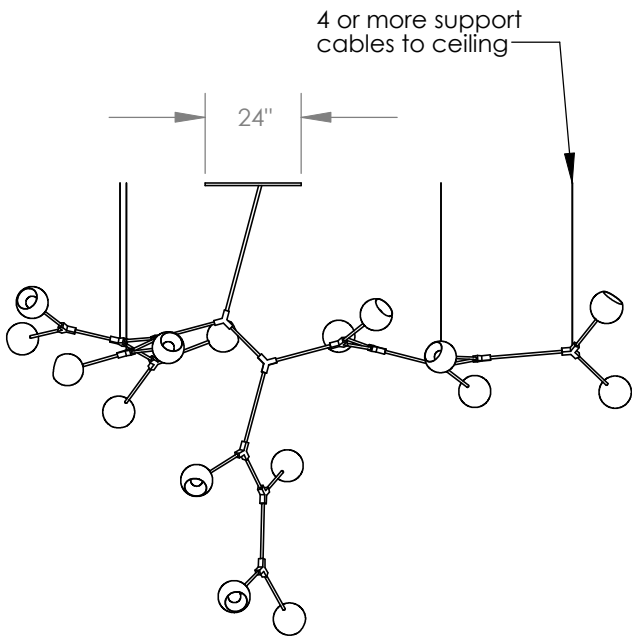

TOP BRASS LIGHTING

16 x medium base
G25 LED bulb,
4.5 w dimmable,
clear or frosted.

black paint on
steel, amber
interior

C1542 by Top Brass
Feb 18, 2020
kirk.laughton@topbrasslighting.com