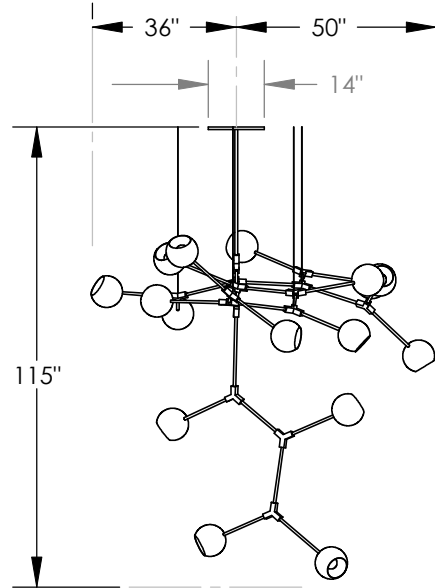

TOP BRASS LIGHTING

16 x medium base
G25 LED bulb,
4.5 w dimmable,
clear or frosted.

black paint on
steel, amber
interior

C1542 by Top Brass
Feb 18, 2020
kirk.laughton@topbrasslighting.com