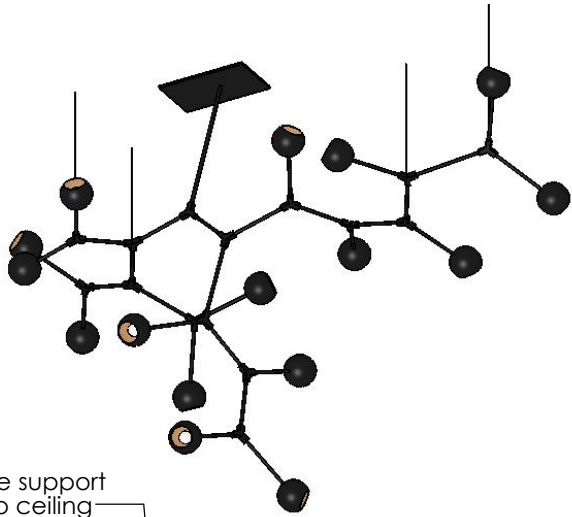

TOP BRASS LIGHTING

16 x medium base
G25 LED bulb,
4.5 w dimmable,
clear or frosted.

black paint on
steel, amber
interior

C1542 by Top Brass
Feb 18, 2020
kirk.laughton@topbrasslighting.com