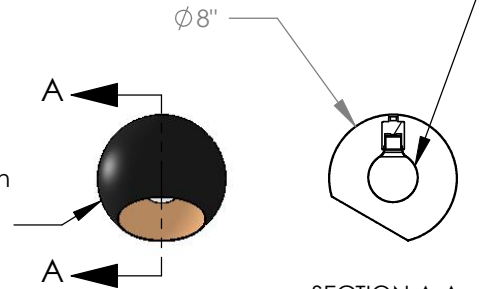

TOP BRASS LIGHTING

16 x medium base
G25 LED bulb,
4.5 w dimmable,
clear or frosted.

black paint on
steel, amber
interior

C1542 by Top Brass
Feb 18, 2020
kirk.laughton@topbrasslighting.com