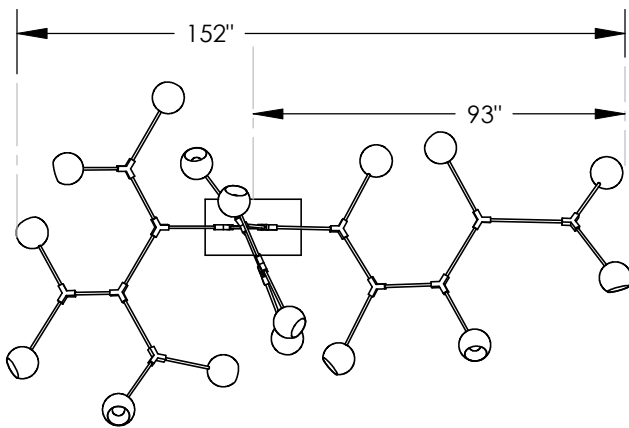

TOP BRASS LIGHTING

16 x medium base
G25 LED bulb,
4.5 w dimmable,
clear or frosted.

black paint on
steel, amber
interior

C1542 by Top Brass
Feb 18, 2020
kirk.laughton@topbrasslighting.com